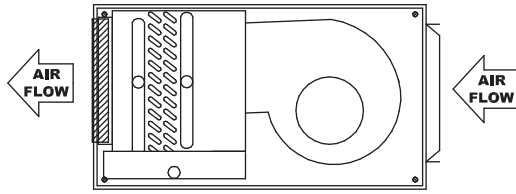

KHG - SERIES A

Horizontal | High Capacity

AIRFLOW ORIENTATIONS | KHGE

**KHGE DOUBLE DEFLECTION SUPPLY GRILLE
AND DUCTED REAR RETURN**

**KHGE DUCTED SUPPLY AND
SINGLE DEFLECTION REAR RETURN GRILLE**

**KHGE DOUBLE DEFLECTION SUPPLY GRILLE
AND SINGLE DEFLECTION BOTTOM RETURN GRILLE**

**KHGE DUCTED SUPPLY
AND DUCTED REAR RETURN**

**KHGE DOUBLE DEFLECTION SUPPLY GRILLE
AND SINGLE DEFLECTION REAR RETURN GRILLE**

**KHGE DUCTED SUPPLY AND
SINGLE DEFLECTION BOTTOM RETURN GRILLE**

FAN COIL UNITS | HORIZONTAL, HIGH CAPACITY