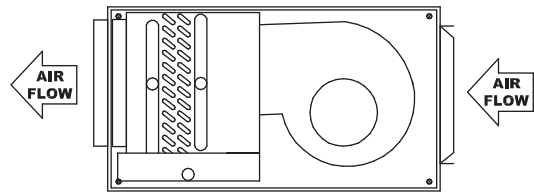

KHG - SERIES A

Horizontal | High Capacity

AIRFLOW ORIENTATIONS | KHGE

**KHGE DOUBLE DEFLECTION SUPPLY GRILLE
AND DUCTED REAR RETURN**

**KHGE DUCTED SUPPLY AND
SINGLE DEFLECTION REAR RETURN GRILLE**

**KHGE DOUBLE DEFLECTION SUPPLY GRILLE
AND SINGLE DEFLECTION BOTTOM RETURN GRILLE**

**KHGE DUCTED SUPPLY
AND DUCTED REAR RETURN**

**KHGE DOUBLE DEFLECTION SUPPLY GRILLE
AND SINGLE DEFLECTION REAR RETURN GRILLE**

**KHGE DUCTED SUPPLY AND
SINGLE DEFLECTION BOTTOM RETURN GRILLE**

FAN COIL UNITS | HORIZONTAL, HIGH CAPACITY