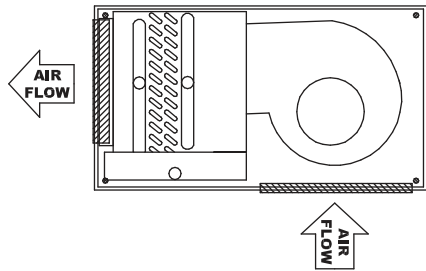

KHG - SERIES A

Horizontal | High Capacity

AIRFLOW ORIENTATIONS | KHGE

**KHGE DOUBLE DEFLECTION SUPPLY GRILLE
AND DUCTED REAR RETURN**

**KHGE DUCTED SUPPLY AND
SINGLE DEFLECTION REAR RETURN GRILLE**

**KHGE DOUBLE DEFLECTION SUPPLY GRILLE
AND SINGLE DEFLECTION BOTTOM RETURN GRILLE**

**KHGE DUCTED SUPPLY
AND DUCTED REAR RETURN**

**KHGE DOUBLE DEFLECTION SUPPLY GRILLE
AND SINGLE DEFLECTION REAR RETURN GRILLE**

**KHGE DUCTED SUPPLY AND
SINGLE DEFLECTION BOTTOM RETURN GRILLE**

FAN COIL UNITS | HORIZONTAL, HIGH CAPACITY