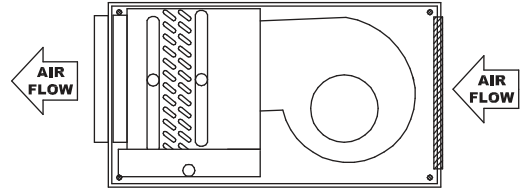

KHG - SERIES A

Horizontal | High Capacity

AIRFLOW ORIENTATIONS | KHGE

**KHGE DOUBLE DEFLECTION SUPPLY GRILLE
AND DUCTED REAR RETURN**

**KHGE DUCTED SUPPLY AND
SINGLE DEFLECTION REAR RETURN GRILLE**

**KHGE DOUBLE DEFLECTION SUPPLY GRILLE
AND SINGLE DEFLECTION BOTTOM RETURN GRILLE**

**KHGE DUCTED SUPPLY
AND DUCTED REAR RETURN**

**KHGE DOUBLE DEFLECTION SUPPLY GRILLE
AND SINGLE DEFLECTION REAR RETURN GRILLE**

**KHGE DUCTED SUPPLY AND
SINGLE DEFLECTION BOTTOM RETURN GRILLE**

FAN COIL UNITS | HORIZONTAL, HIGH CAPACITY