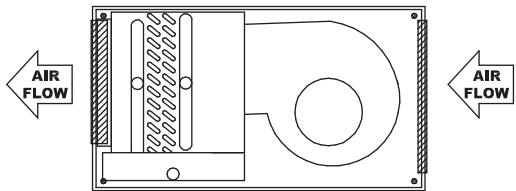

KHG - SERIES A

Horizontal | High Capacity

AIRFLOW ORIENTATIONS | KHGE

**KHGE DOUBLE DEFLECTION SUPPLY GRILLE
AND DUCTED REAR RETURN**

**KHGE DUCTED SUPPLY AND
SINGLE DEFLECTION REAR RETURN GRILLE**

**KHGE DOUBLE DEFLECTION SUPPLY GRILLE
AND SINGLE DEFLECTION BOTTOM RETURN GRILLE**

**KHGE DUCTED SUPPLY
AND DUCTED REAR RETURN**

**KHGE DOUBLE DEFLECTION SUPPLY GRILLE
AND SINGLE DEFLECTION REAR RETURN GRILLE**

**KHGE DUCTED SUPPLY AND
SINGLE DEFLECTION BOTTOM RETURN GRILLE**

FAN COIL UNITS | HORIZONTAL, HIGH CAPACITY