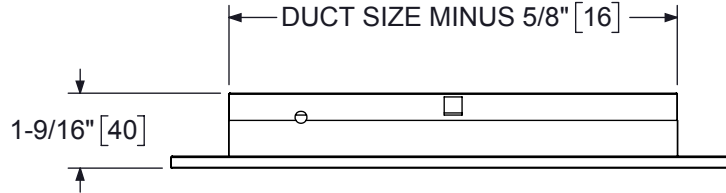

# EGCX SERIES

SIGHT-PROOF EGGCRATE GRILLE, 1/2" X 1/2" X 1" GRID

# SUBMITTAL SHEET

AVAILABLE SIZES	
10" X 10"	254 mm x 254 mm
22" X 10"	559 mm x 254 mm
22" X 22"	559 mm x 559 mm
46" X 22"	1168 mm x 559 mm

**NOTES:**

1. ALUMINUM EGGCRATE CORE.
2. STANDARD FINISH 44 BRITISH WHITE.
3. DIMENSIONS ARE IN INCHES.
4. DIMENSIONS IN PARENTHESIS ARE IN MM.
5. EGGCRATE DIMENSIONS 1/2" X 1/2" X 1" (13 X 13 X 25).
6. ONLY AVAILABLE IN F22.