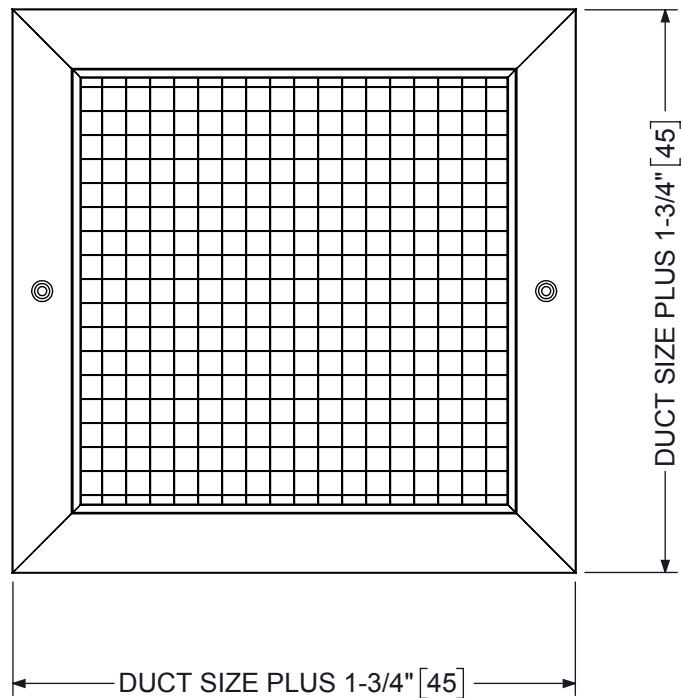

# EGCX SERIES

SIGHT-PROOF EGGCRATE GRILLE, 1/2" X 1/2" X 1" GRID

# SUBMITTAL SHEET

AVAILABLE SIZES	
10" X 10"	254 mm x 254 mm
22" X 10"	559 mm x 254 mm
22" X 22"	559 mm x 559 mm
46" X 22"	1168 mm x 559 mm

**NOTES:**

1. ALUMINUM EGGCRATE CORE.
2. STANDARD FINISH 44 BRITISH WHITE.
3. DIMENSIONS ARE IN INCHES.
4. DIMENSIONS IN PARENTHESIS ARE IN MM.
5. EGGCRATE DIMENSIONS 1/2" X 1/2" X 1" (13 X 13 X 25).
6. ONLY AVAILABLE IN F22.