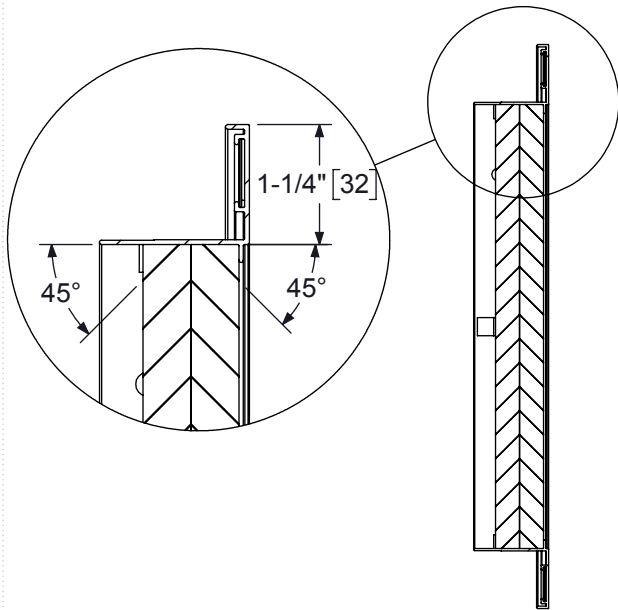

# EGCX SERIES

SIGHT-PROOF EGGCRATE GRILLE, 1/2" X 1/2" X 1" GRID

# SUBMITTAL SHEET

AVAILABLE SIZES	
10" X 10"	254 mm x 254 mm
22" X 10"	559 mm x 254 mm
22" X 22"	559 mm x 559 mm
46" X 22"	1168 mm x 559 mm

**NOTES:**

1. ALUMINUM EGGCRATE CORE.
2. STANDARD FINISH 44 BRITISH WHITE.
3. DIMENSIONS ARE IN INCHES.
4. DIMENSIONS IN PARENTHESIS ARE IN MM.
5. EGGCRATE DIMENSIONS 1/2" X 1/2" X 1" (13 X 13 X 25).
6. ONLY AVAILABLE IN F22.