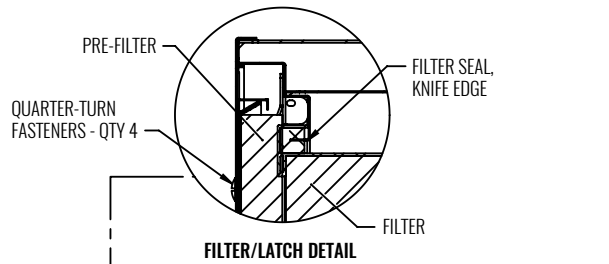

DIMENSIONAL DATA | CEILING UNIT

NOTES: Dimensions in parentheses are millimeters.

RFCRFF-E-ARSM

Fan Filter Unit, Reverse Flow

DIMENSIONAL DATA | MOBILE UNIT

CRITICAL ENVIRONMENT | FAN FILTER UNITS

RFCRFF-E-ARSM

NOTES: Dimensions in parentheses are millimeters.

B3-86