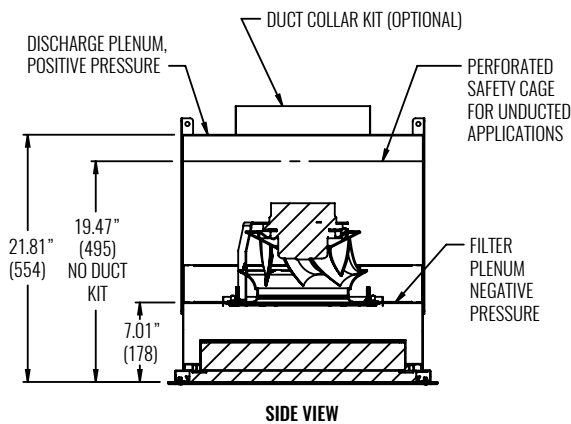

DIMENSIONAL DATA | CEILING UNIT

NOTES: Dimensions in parentheses are millimeters.

RFCRFF-E-ARSM

Fan Filter Unit, Reverse Flow

DIMENSIONAL DATA | MOBILE UNIT

CRITICAL ENVIRONMENT | FAN FILTER UNITS

RFCRFF-E-ARSM

NOTES: Dimensions in parentheses are millimeters.

B3-86