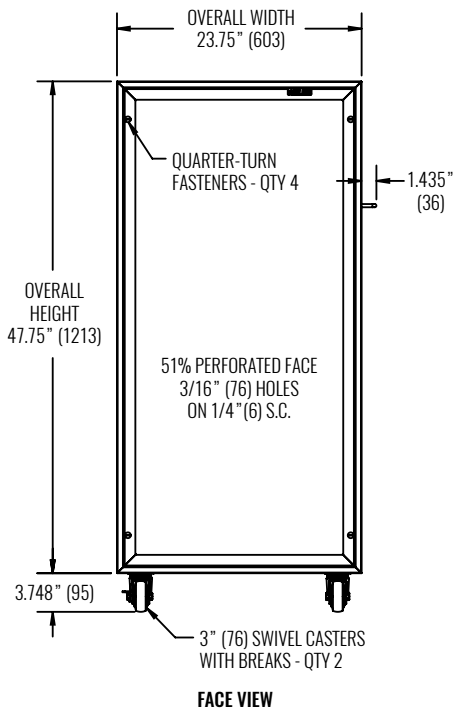

DIMENSIONAL DATA | CEILING UNIT

NOTES: Dimensions in parentheses are millimeters.

RFCRFF-E-ARSM

Fan Filter Unit, Reverse Flow

DIMENSIONAL DATA | MOBILE UNIT

CRITICAL ENVIRONMENT | FAN FILTER UNITS

RFCRFF-E-ARSM

NOTES: Dimensions in parentheses are millimeters.

B3-86