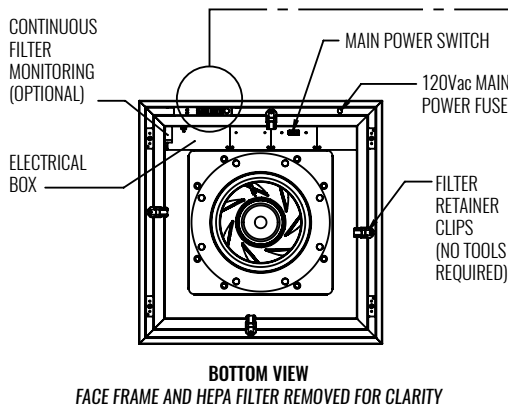

DIMENSIONAL DATA | CEILING UNIT

NOTES: Dimensions in parentheses are millimeters.

RFCRFF-E-ARSM

Fan Filter Unit, Reverse Flow

DIMENSIONAL DATA | MOBILE UNIT

CRITICAL ENVIRONMENT | FAN FILTER UNITS

RFCRFF-E-ARSM

NOTES: Dimensions in parentheses are millimeters.

B3-86