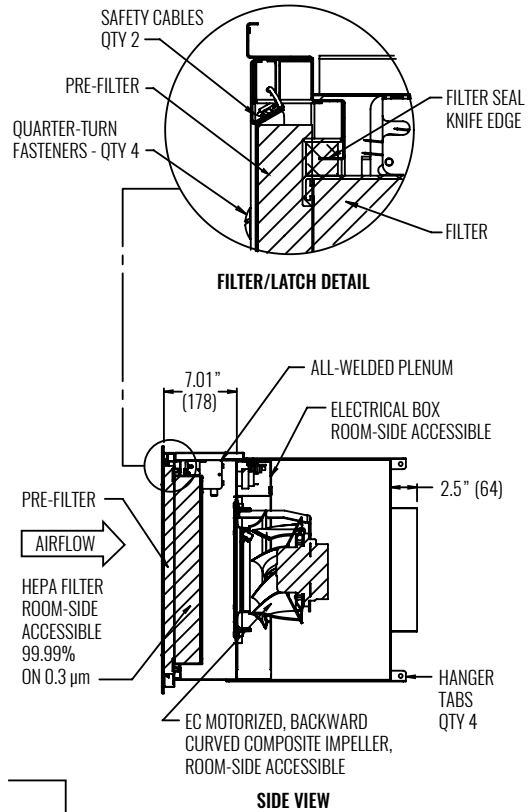

DIMENSIONAL DATA | CEILING UNIT

NOTES: Dimensions in parentheses are millimeters.

RFCRFF-E-ARSM

Fan Filter Unit, Reverse Flow

DIMENSIONAL DATA | MOBILE UNIT

CRITICAL ENVIRONMENT | FAN FILTER UNITS

RFCRFF-E-ARSM

NOTES: Dimensions in parentheses are millimeters.

B3-86