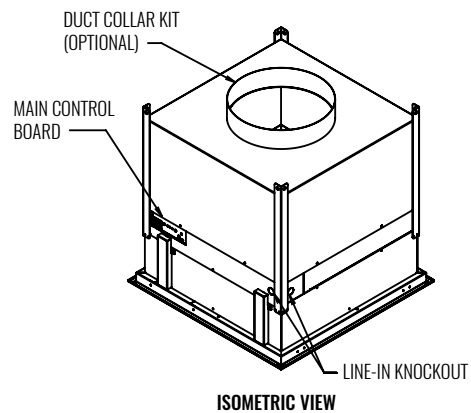

DIMENSIONAL DATA | CEILING UNIT

NOTES: Dimensions in parentheses are millimeters.

RFCRFF-E-ARSM

Fan Filter Unit, Reverse Flow

DIMENSIONAL DATA | MOBILE UNIT

CRITICAL ENVIRONMENT | FAN FILTER UNITS

RFCRFF-E-ARSM

NOTES: Dimensions in parentheses are millimeters.

B3-86