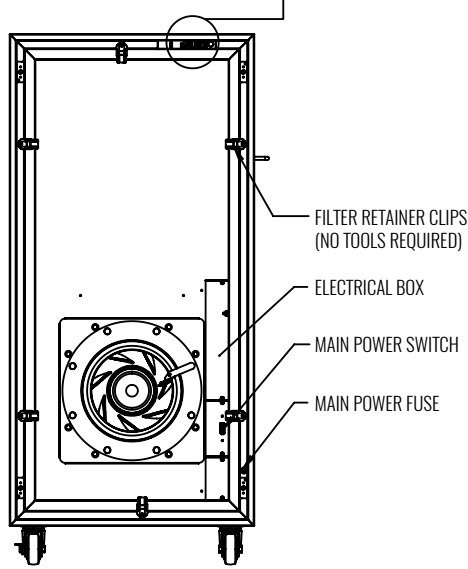

DIMENSIONAL DATA | CEILING UNIT

NOTES: Dimensions in parentheses are millimeters.

RFCRFF-E-ARSM

Fan Filter Unit, Reverse Flow

DIMENSIONAL DATA | MOBILE UNIT

CRITICAL ENVIRONMENT | FAN FILTER UNITS

RFCRFF-E-ARSM

NOTES: Dimensions in parentheses are millimeters.

B3-86