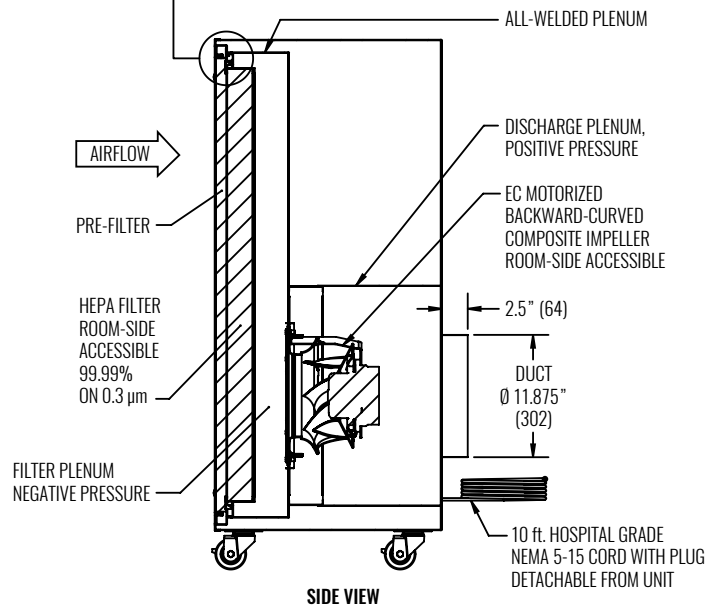

DIMENSIONAL DATA | CEILING UNIT

NOTES: Dimensions in parentheses are millimeters.

RFCRFF-E-ARSM

Fan Filter Unit, Reverse Flow

DIMENSIONAL DATA | MOBILE UNIT

CRITICAL ENVIRONMENT | FAN FILTER UNITS

RFCRFF-E-ARSM

NOTES: Dimensions in parentheses are millimeters.

B3-86