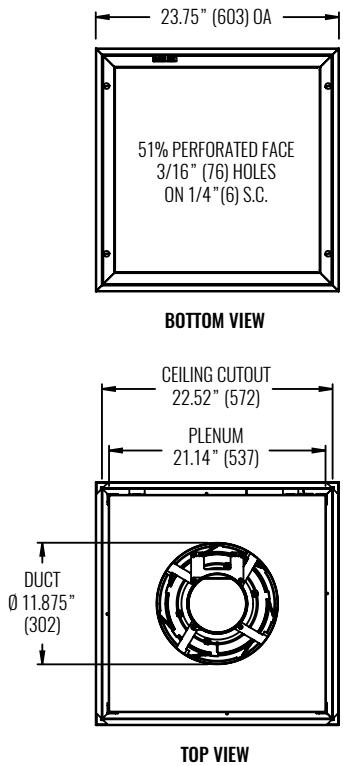

DIMENSIONAL DATA | CEILING UNIT

NOTES: Dimensions in parentheses are millimeters.

RFCRFF-E-ARSM

Fan Filter Unit, Reverse Flow

DIMENSIONAL DATA | MOBILE UNIT

CRITICAL ENVIRONMENT | FAN FILTER UNITS

RFCRFF-E-ARSM

NOTES: Dimensions in parentheses are millimeters.

B3-86