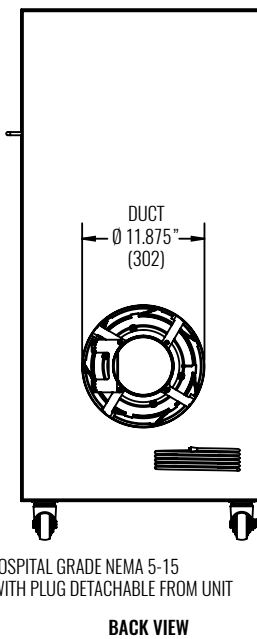

DIMENSIONAL DATA | CEILING UNIT

NOTES: Dimensions in parentheses are millimeters.

RFCRFF-E-ARSM

Fan Filter Unit, Reverse Flow

DIMENSIONAL DATA | MOBILE UNIT

CRITICAL ENVIRONMENT | FAN FILTER UNITS

RFCRFF-E-ARSM

NOTES: Dimensions in parentheses are millimeters.

B3-86