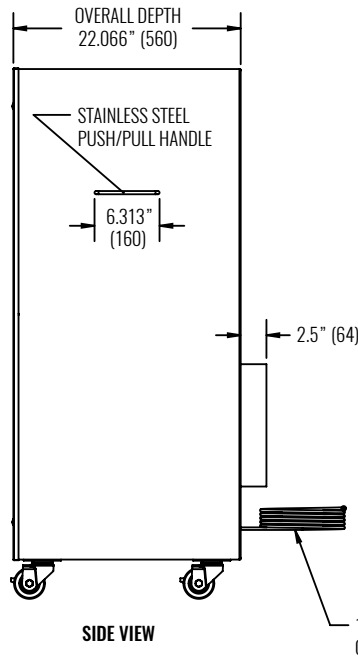

DIMENSIONAL DATA | CEILING UNIT

NOTES: Dimensions in parentheses are millimeters.

RFCRFF-E-ARSM

Fan Filter Unit, Reverse Flow

DIMENSIONAL DATA | MOBILE UNIT

CRITICAL ENVIRONMENT | FAN FILTER UNITS

RFCRFF-E-ARSM

NOTES: Dimensions in parentheses are millimeters.

B3-86