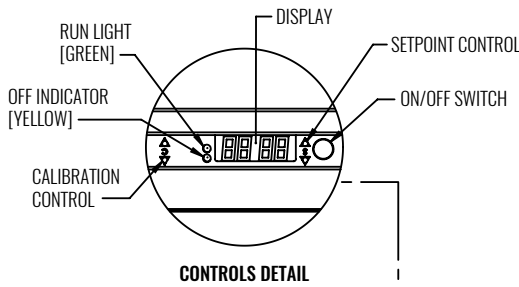

DIMENSIONAL DATA | CEILING UNIT

NOTES: Dimensions in parentheses are millimeters.

RFCRFF-E-ARSM

Fan Filter Unit, Reverse Flow

DIMENSIONAL DATA | MOBILE UNIT

CRITICAL ENVIRONMENT | FAN FILTER UNITS

RFCRFF-E-ARSM

NOTES: Dimensions in parentheses are millimeters.

B3-86