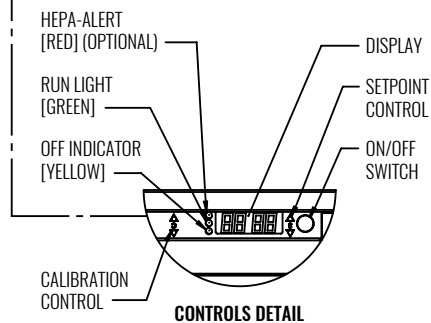

DIMENSIONAL DATA | CEILING UNIT

NOTES: Dimensions in parentheses are millimeters.

RFCRFF-E-ARSM

Fan Filter Unit, Reverse Flow

DIMENSIONAL DATA | MOBILE UNIT

CRITICAL ENVIRONMENT | FAN FILTER UNITS

RFCRFF-E-ARSM

NOTES: Dimensions in parentheses are millimeters.

B3-86