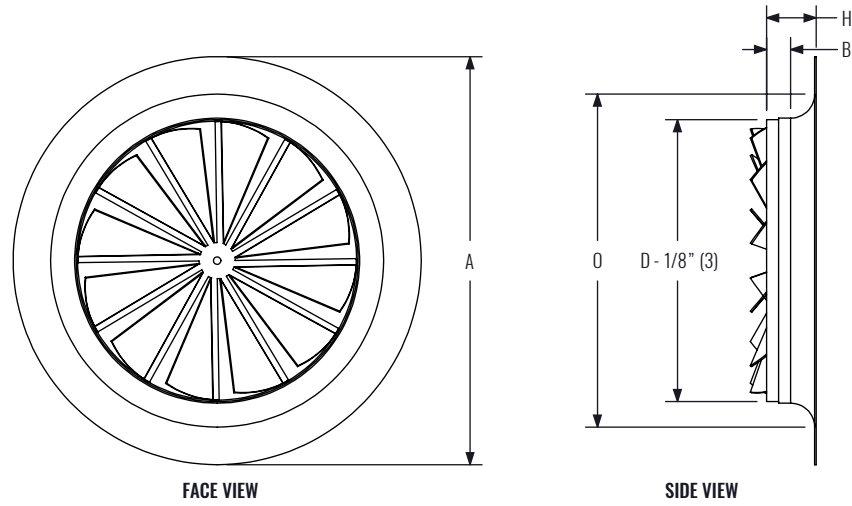

**DIMENSIONAL DATA**

AVAILABLE NECK SIZES					
NOMINAL SIZE	A	B	DUCT SIZE D	H	O
6	10" (254)	1 3/16" (30)	6" (152)	2" (51)	7 1/2" (191)
8	12" (305)	1 3/16" (30)	8" (203)	2" (51)	9 1/2" (241)
10	15" (381)	1" (25)	10" (254)	2" (51)	11 7/8" (302)
12	17" (432)	1" (25)	12" (305)	2" (51)	13 7/8" (352)
14	20" (508)	1 1/2" (38)	14" (356)	2 1/2" (64)	17 7/8" (454)
16	22" (559)	1 3/8" (35)	16" (406)	2 1/2" (64)	18" (457)
20	28" (711)	1 1/2" (38)	20" (208)	3 1/4" (82)	23 3/8" (594)
24	34" (834)	1 1/2" (38)	24" (610)	3 1/2" (89)	27 7/8" (708)

**NOTE:** Dimensions in parentheses are millimeters (mm).