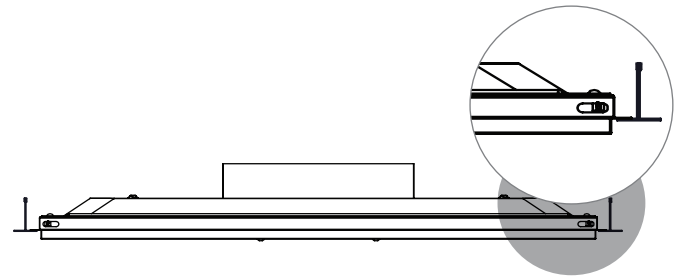

F12 - 15/16" FLUSH FACE LAY-IN TEE BAR
12"x12" DIFFUSER IN 24"x24" PANEL

PLQ, 1400/1450 Series

F98 - 9/16" BOLT SLOT LAY-IN NARROW TEE BAR
9/16" DROP FACE LAY-IN NARROW TEE BAR

6100 Series, 6200 Series, 6400 Series, 6500 Series, 6600 Series, 6790, PLQ Series, DVD, VPQ, 1400/1450 Series, SH (R) (V) (PC) Series, SHRPLQ, 1240 Series, EGC Series, S80 Series

F30 - 15/16" DROP FACE LAY-IN TEE BAR

6100 Series, 6200 Series, 6400 Series, 6500 Series, 6600 Series, 6790, 1240 Series

F24 - SNAP IN TEE BAR

PLQ Series, VPQ, SH (R) (V) (PC) Series

F27 - SPLINE CEILING
F29 - CAMLOCK CEILING (1240 ONLY, NOT SHOWN)