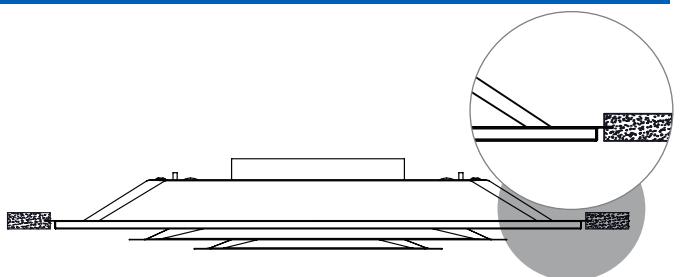

F30 - 15/16" DROP FACE LAY-IN TEE BAR

6100 Series, 6200 Series, 6400 Series, 6500 Series, 6600 Series, 6790, 1240 Series

F24 - SNAP IN TEE BAR

PLQ Series, VPQ, SH (R) (V) (PC) Series

F27 - SPLINE CEILING
F29 - CAMLOCK CEILING (1240 ONLY, NOT SHOWN)