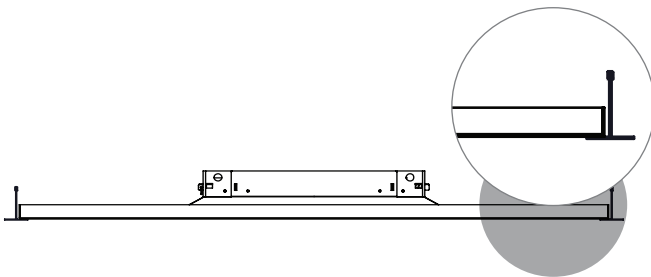

F22 - SURFACE MOUNT
F20 - SURFACE MOUNT (PERFORATED DIFFUSERS ONLY)

Majority Grilles and Diffusers

F21 - BEVELED SURFACE MOUNT

SH (R) (V) (PC) Series, 1240 Series

F23 - 15/16" FLUSH FACE LAY IN TEE BAR

Majority Grilles and Diffusers

F12 - 15/16" FLUSH FACE LAY-IN TEE BAR
12"x12" DIFFUSER IN 24"x24" PANEL

PLQ, 1400/1450 Series

F98 - 9/16" BOLT SLOT LAY-IN NARROW TEE BAR
9/16" DROP FACE LAY-IN NARROW TEE BAR

6100 Series, 6200 Series, 6400 Series, 6500 Series, 6600 Series, 6790, PLQ Series, DVD, VPQ, 1400/1450 Series, SH (R) (V) (PC) Series, SHRPLQ, 1240 Series, EGC Series, S80 Series