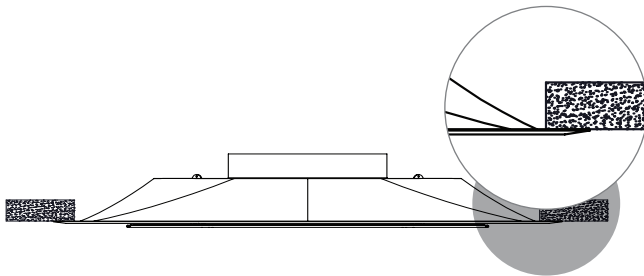

F22 - SURFACE MOUNT
F20 - SURFACE MOUNT (PERFORATED DIFFUSERS ONLY)

Majority Grilles and Diffusers

F21 - BEVELED SURFACE MOUNT

SH (R) (V) (PC) Series, 1240 Series

F23 - 15/16" FLUSH FACE LAY IN TEE BAR

Majority Grilles and Diffusers

F12 - 15/16" FLUSH FACE LAY-IN TEE BAR
12"x12" DIFFUSER IN 24"x24" PANEL

PLQ, 1400/1450 Series

F98 - 9/16" BOLT SLOT LAY-IN NARROW TEE BAR
9/16" DROP FACE LAY-IN NARROW TEE BAR

6100 Series, 6200 Series, 6400 Series, 6500 Series, 6600 Series, 6790, PLQ Series, DVD, VPQ, 1400/1450 Series, SH (R) (V) (PC) Series, SHRPLQ, 1240 Series, EGC Series, S80 Series