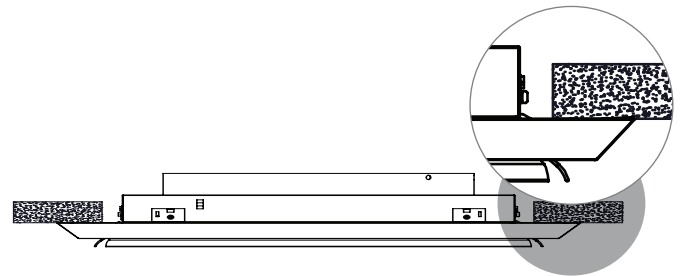

F22 - SURFACE MOUNT
F20 - SURFACE MOUNT (PERFORATED DIFFUSERS ONLY)

Majority Grilles and Diffusers

F21 - BEVELED SURFACE MOUNT

SH (R) (V) (PC) Series, 1240 Series

F23 - 15/16" FLUSH FACE LAY IN TEE BAR

Majority Grilles and Diffusers

F12 - 15/16" FLUSH FACE LAY-IN TEE BAR
12"x12" DIFFUSER IN 24"x24" PANEL

PLQ, 1400/1450 Series

F98 - 9/16" BOLT SLOT LAY-IN NARROW TEE BAR
9/16" DROP FACE LAY-IN NARROW TEE BAR

6100 Series, 6200 Series, 6400 Series, 6500 Series, 6600 Series, 6790, PLQ Series, DVD, VPQ, 1400/1450 Series, SH (R) (V) (PC) Series, SHRPLQ, 1240 Series, EGC Series, S80 Series