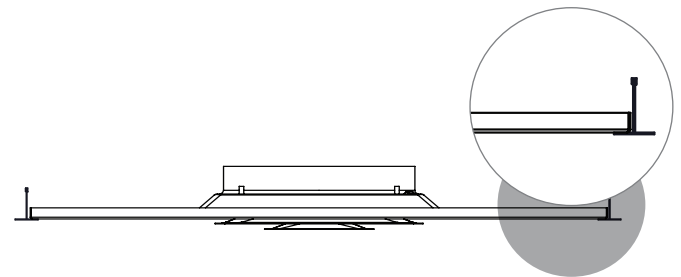

F22 - SURFACE MOUNT
F20 - SURFACE MOUNT (PERFORATED DIFFUSERS ONLY)

Majority Grilles and Diffusers

F21 - BEVELED SURFACE MOUNT

SH (R) (V) (PC) Series, 1240 Series

F23 - 15/16" FLUSH FACE LAY IN TEE BAR

Majority Grilles and Diffusers

F12 - 15/16" FLUSH FACE LAY-IN TEE BAR
12"x12" DIFFUSER IN 24"x24" PANEL

PLQ, 1400/1450 Series

F98 - 9/16" BOLT SLOT LAY-IN NARROW TEE BAR
9/16" DROP FACE LAY-IN NARROW TEE BAR

6100 Series, 6200 Series, 6400 Series, 6500 Series, 6600 Series, 6790, PLQ Series, DVD, VPQ, 1400/1450 Series, SH (R) (V) (PC) Series, SHRPLQ, 1240 Series, EGC Series, S80 Series