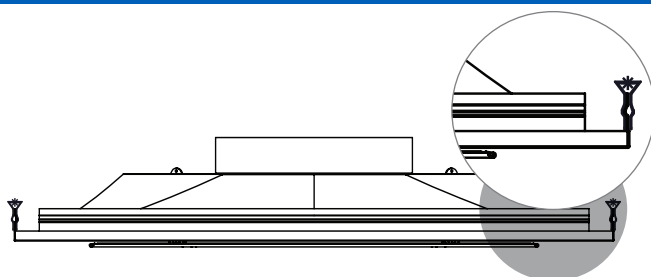

F24 - SNAP IN TEE BAR

PLQ Series, VPQ, SH (R) (V) (PC) Series