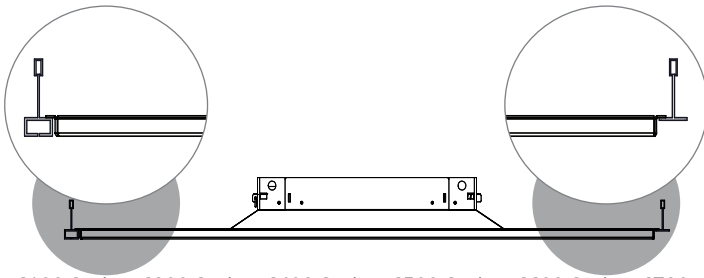

F22 - SURFACE MOUNT
F20 - SURFACE MOUNT (PERFORATED DIFFUSERS ONLY)

Majority Grilles and Diffusers

F21 - BEVELED SURFACE MOUNT

SH (R) (V) (PC) Series, 1240 Series

F23 - 15/16" FLUSH FACE LAY IN TEE BAR

Majority Grilles and Diffusers

F12 - 15/16" FLUSH FACE LAY-IN TEE BAR
12"x12" DIFFUSER IN 24"x24" PANEL

PLQ, 1400/1450 Series

F98 - 9/16" BOLT SLOT LAY-IN NARROW TEE BAR
9/16" DROP FACE LAY-IN NARROW TEE BAR

6100 Series, 6200 Series, 6400 Series, 6500 Series, 6600 Series, 6790, PLQ Series, DVD, VPQ, 1400/1450 Series, SH (R) (V) (PC) Series, SHRPLQ, 1240 Series, EGC Series, S80 Series