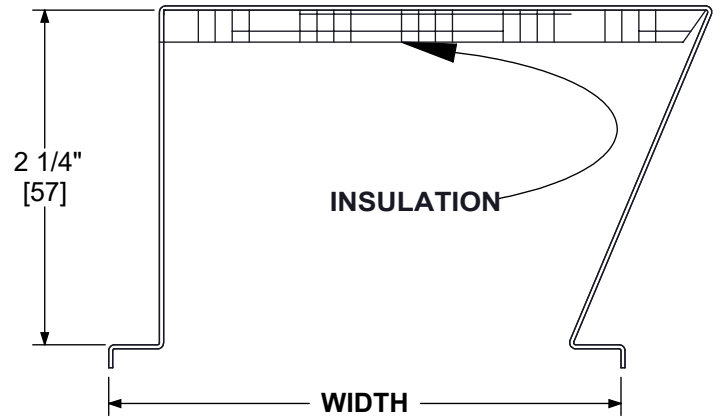

DFRH NOTES:

- HOOD IS 51% PERFORATED GALVANIZED STEEL
- PAINTED #35 BLACK

OPTIONS:

- ☐ 1/4" [6], 2 LB DENSITY FIBERGLASS INSULATION

MODEL	1 - SLOT		2NV		2AB		LENGTH
	WIDTH	HEIGHT	WIDTH	HEIGHT	WIDTH	HEIGHT	
☐ DFRH10	2 3/4 [70]	3 1/2" [89]	5 3/16 [132]	2" [51]	6 1/16 [154]	2" [51]	48 [1219]
☐ DFRH15	3 3/4 [95]		7 3/16 [183]	3 3/16" [81]	8 1/16 [205]	3 3/16" [81]	
☐ DFRH20	4 3/4 [121]		9 3/16 [233]	4 3/16" [106]	10 1/16 [256]	4 3/16" [106]	
☐ DFRH25	5 3/4 [146]	7 1/8" [181]	11 3/16 [284]	5 3/16" [132]	12 1/16 [306]	5 3/16" [132]	
☐ DFRH30	6 3/4 [171]		13 3/16 [335]	6 3/16" [157]	14 1/16 [357]	6 3/16" [157]	

DIMENSIONS ARE
GIVEN AS
INCHES[MM]

Revision Date: 1/19/2024

Form: GC0106.9

Replaces: GC0106.8

Product Information is Subject to Change Without Notice