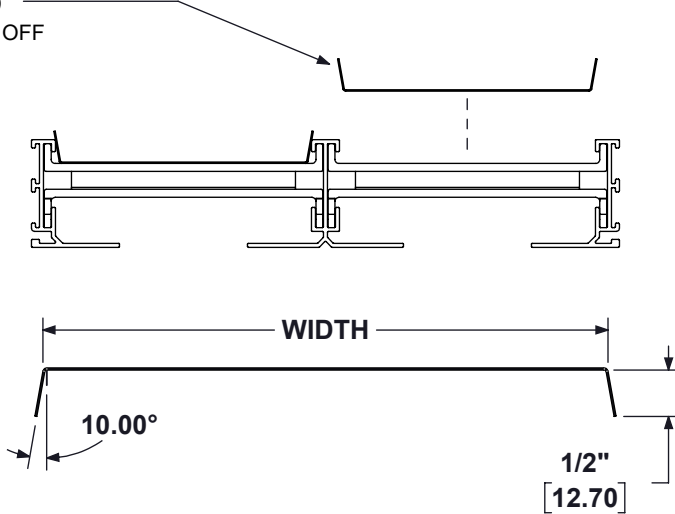

DESIGNFLO™ DFBO / DFRH

DESIGNFLO BLANK OFF AND RETURN HOOD OPTIONS

SUBMITTAL SHEET
 DFBO
 BLANK OFF

MODEL	WIDTH	LENGTH
<input type="checkbox"/> DFBO10	1 7/8 [47]	48 [1219]
<input type="checkbox"/> DFBO15	2 7/8 [73]	
<input type="checkbox"/> DFBO20	3 7/8 [98]	
<input type="checkbox"/> DFBO25	4 7/8 [123]	
<input type="checkbox"/> DFBO30	5 7/8 [149]	

DFBO NOTES:

- MATERIAL IS GALVANIZED STEEL
- PAINTED #35 BLACK
- EACH DESIGNFLO SLOT REQUIRES ITS OWN DFBO

 DFRH
 RETURN HOOD
 STANDARD

 DFRH
 RETURN HOOD w/
 INSULATED OPTION

DFRH NOTES:

- HOOD IS 51% PERFORATED GALVANIZED STEEL
- PAINTED #35 BLACK

OPTIONS:

- 1/4" [6], 2 LB DENSITY FIBERGLASS INSULATION

MODEL	1 - SLOT		2NV		2AB		LENGTH
	WIDTH	HEIGHT	WIDTH	HEIGHT	WIDTH	HEIGHT	
<input type="checkbox"/> DFRH10	2 3/4 [70]	3 1/2" [89]	5 3/16 [132]	2" [51]	6 1/16 [154]	2" [51]	48 [1219]
<input type="checkbox"/> DFRH15	3 3/4 [95]		7 3/16 [183]	3 3/16" [81]	8 1/16 [205]	3 3/16" [81]	
<input type="checkbox"/> DFRH20	4 3/4 [121]		9 3/16 [233]	4 3/16" [106]	10 1/16 [256]	4 3/16" [106]	
<input type="checkbox"/> DFRH25	5 3/4 [146]	7 1/8" [181]	11 3/16 [284]	5 3/16" [132]	12 1/16 [306]	5 3/16" [132]	
<input type="checkbox"/> DFRH30	6 3/4 [171]		13 3/16 [335]	6 3/16" [157]	14 1/16 [357]	6 3/16" [157]	

 DIMENSIONS ARE
 GIVEN AS
 INCHES[MM]

Revision Date: 1/19/2024

Form: GC0106.9

Replaces: GC0106.8

Product Information is Subject to Change Without Notice