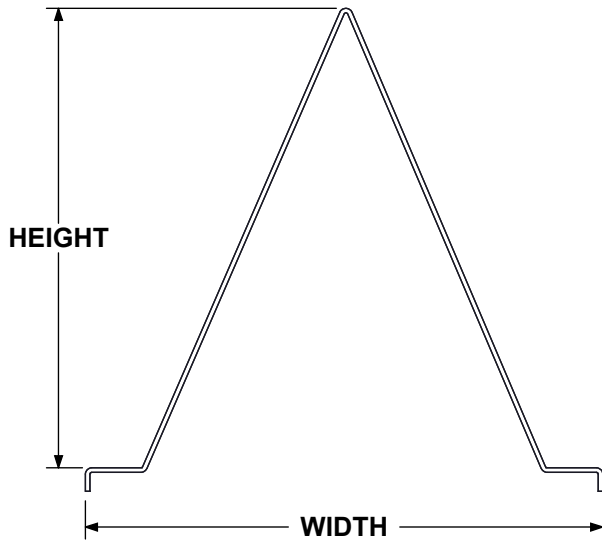

☐ **DFRH**
RETURN HOOD w/
INSULATED OPTION