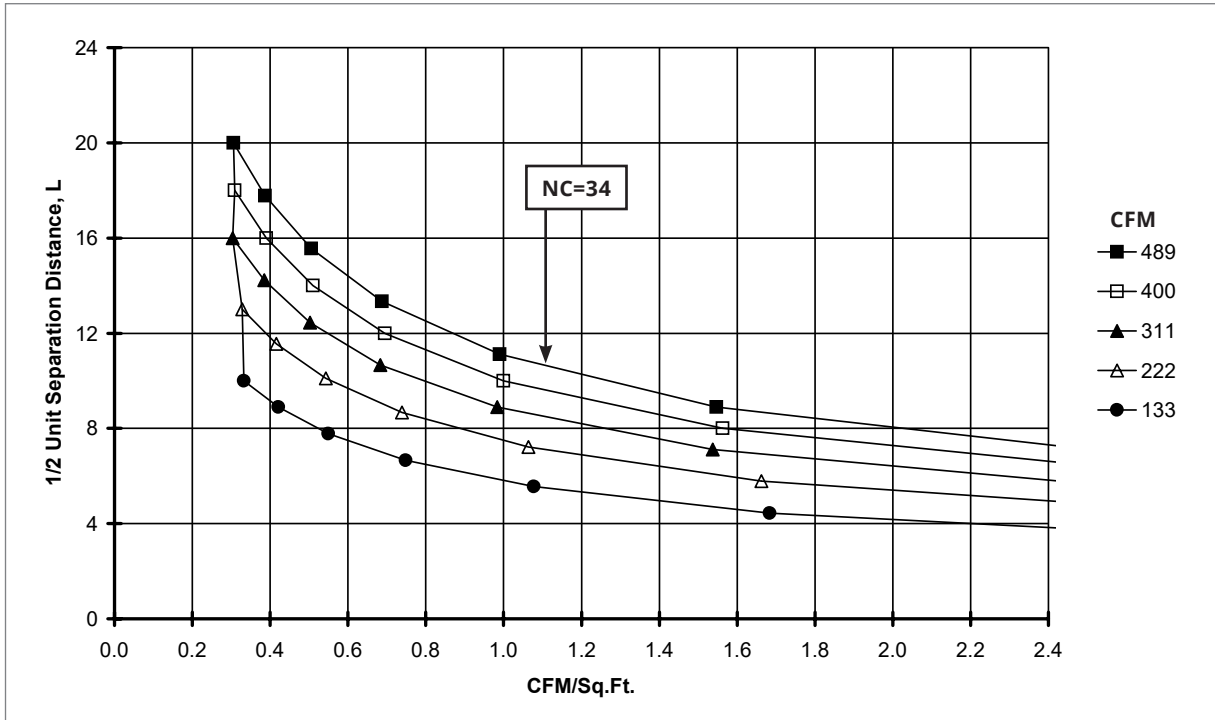

1240, 51240 SERIES

Diffuser | Modular Core

SOUND CHART | NO DAMPER

AIRFLOW VS. NC (NO DAMPER)

DIFFUSERS | MODULAR CORE

ADPI CHARTS | NO DAMPER

DIFFUSER SPACING FOR 80% ADPI: 8"x8" NECK, 4-WAY (NO DAMPER)

DIFFUSER SPACING FOR 80% ADPI: 14"x14" NECK, 4-WAY (NO DAMPER)

NOTES: Charts are at 20 BTUH/ft² loads. See the Engineering section of this catalog for instructions on how to read these charts and additional ADPI information.

DIFFUSERS | MODULAR CORE