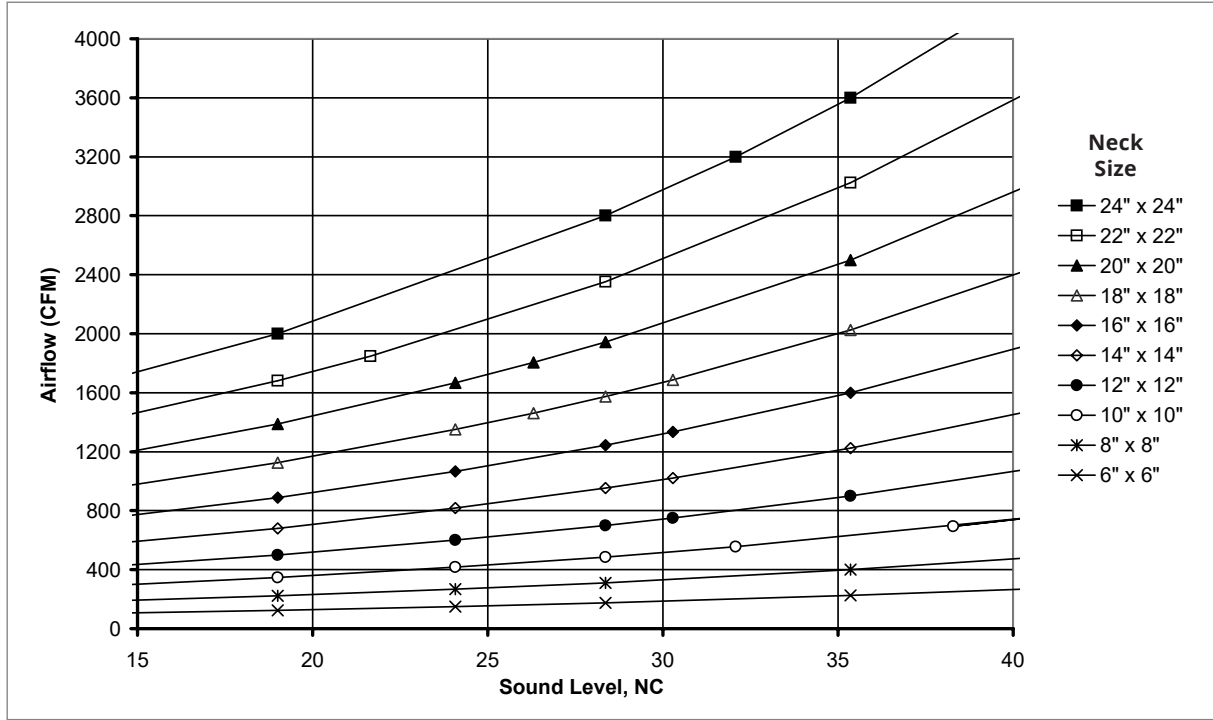

1240, 51240 SERIES

Diffuser | Modular Core

SOUND CHART | NO DAMPER

AIRFLOW VS. NC (NO DAMPER)

DIFFUSERS | MODULAR CORE

ADPI CHARTS | NO DAMPER

DIFFUSER SPACING FOR 80% ADPI: 8"x8" NECK, 4-WAY (NO DAMPER)

DIFFUSER SPACING FOR 80% ADPI: 14"x14" NECK, 4-WAY (NO DAMPER)

NOTES: Charts are at 20 BTUH/ft² loads. See the Engineering section of this catalog for instructions on how to read these charts and additional ADPI information.

DIFFUSERS | MODULAR CORE