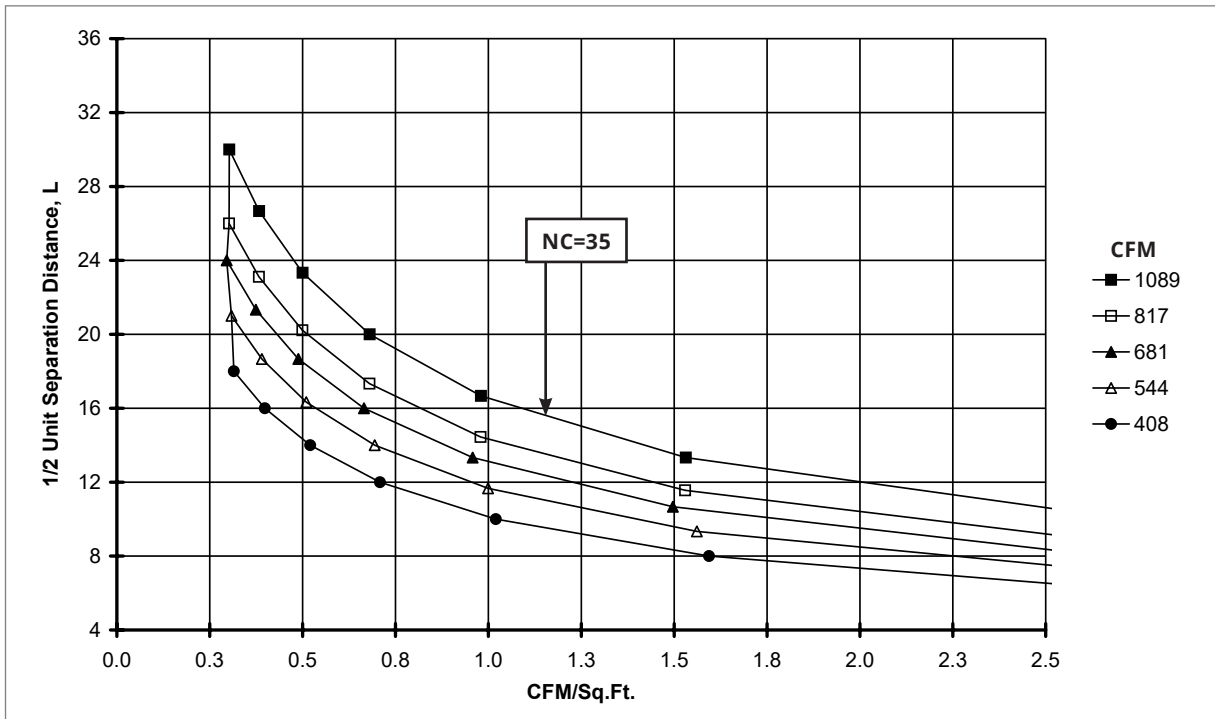

1240, 51240 SERIES

Diffuser | Modular Core

SOUND CHART | NO DAMPER

AIRFLOW VS. NC (NO DAMPER)

DIFFUSERS | MODULAR CORE

ADPI CHARTS | NO DAMPER

DIFFUSER SPACING FOR 80% ADPI: 8"x8" NECK, 4-WAY (NO DAMPER)

DIFFUSER SPACING FOR 80% ADPI: 14"x14" NECK, 4-WAY (NO DAMPER)

NOTES: Charts are at 20 BTUH/ft² loads. See the Engineering section of this catalog for instructions on how to read these charts and additional ADPI information.

DIFFUSERS | MODULAR CORE