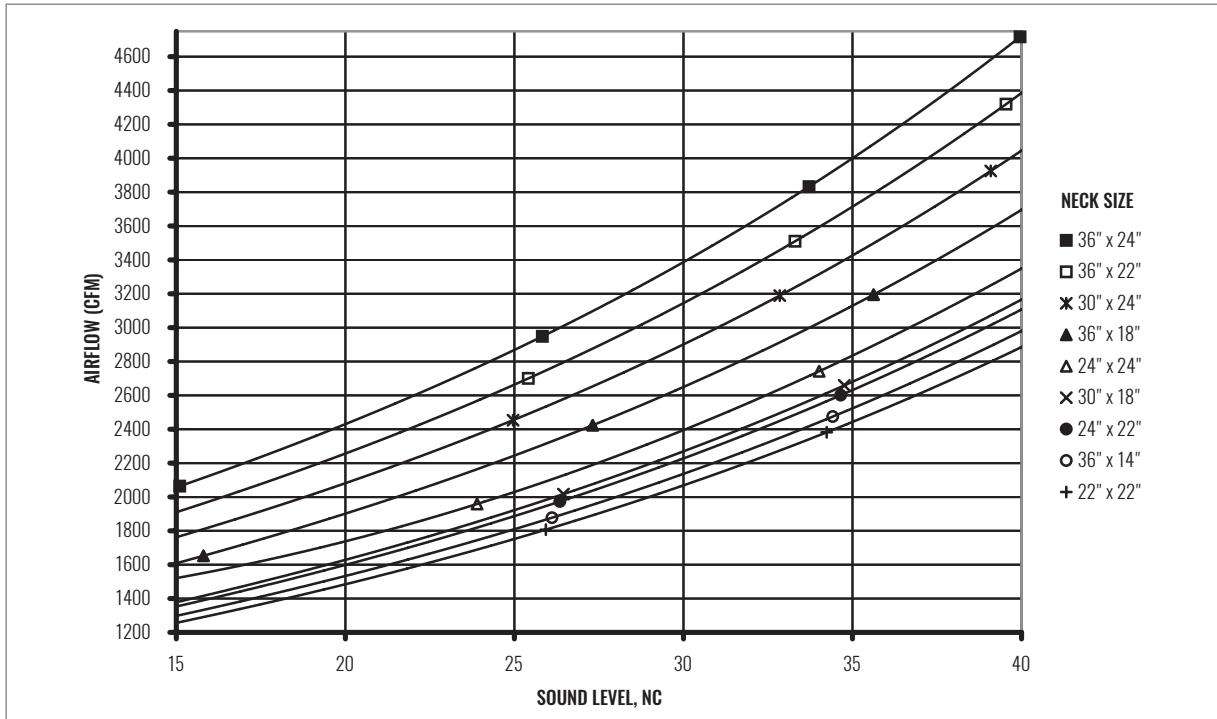

## SOUND CHARTS

AIRFLOW VS. NC: 5810 (NO DAMPER)

AIRFLOW VS. NC: 5810 (NO DAMPER)

**SOUND CHARTS**

**AIRFLOW VS. NC: 5810 (NO DAMPER)**

**AIRFLOW VS. NC: 5810 (NO DAMPER)**

GRILLES | RETURN