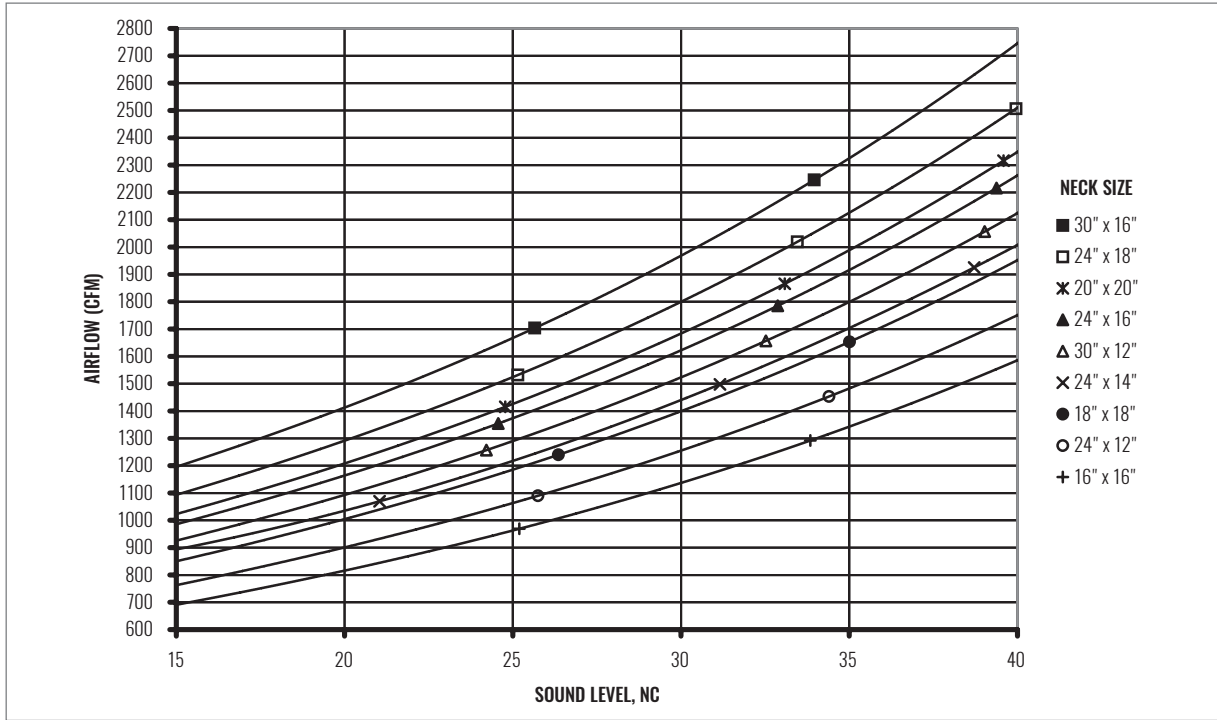

## SOUND CHARTS

AIRFLOW VS. NC: 5810 (NO DAMPER)

AIRFLOW VS. NC: 5810 (NO DAMPER)

**SOUND CHARTS**

**AIRFLOW VS. NC: 5810 (NO DAMPER)**

**AIRFLOW VS. NC: 5810 (NO DAMPER)**

GRILLES | RETURN