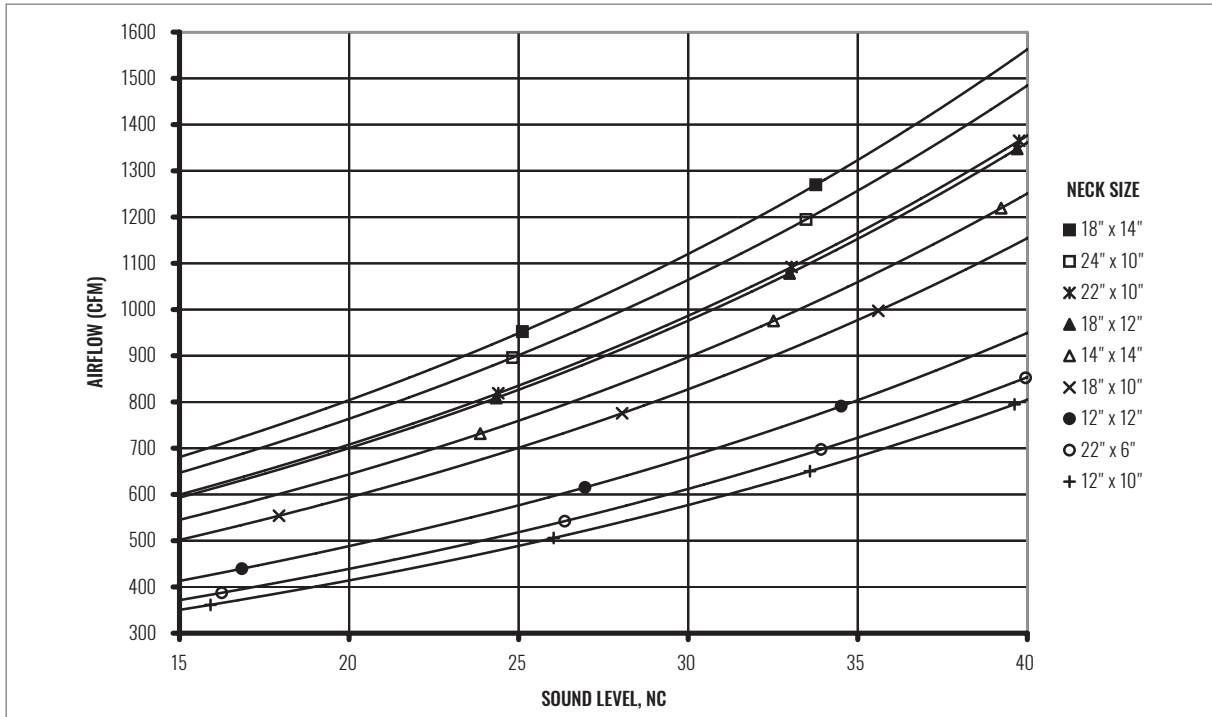

## SOUND CHARTS

AIRFLOW VS. NC: 5810 (NO DAMPER)

AIRFLOW VS. NC: 5810 (NO DAMPER)

**SOUND CHARTS**

**AIRFLOW VS. NC: 5810 (NO DAMPER)**

**AIRFLOW VS. NC: 5810 (NO DAMPER)**

GRILLES | RETURN