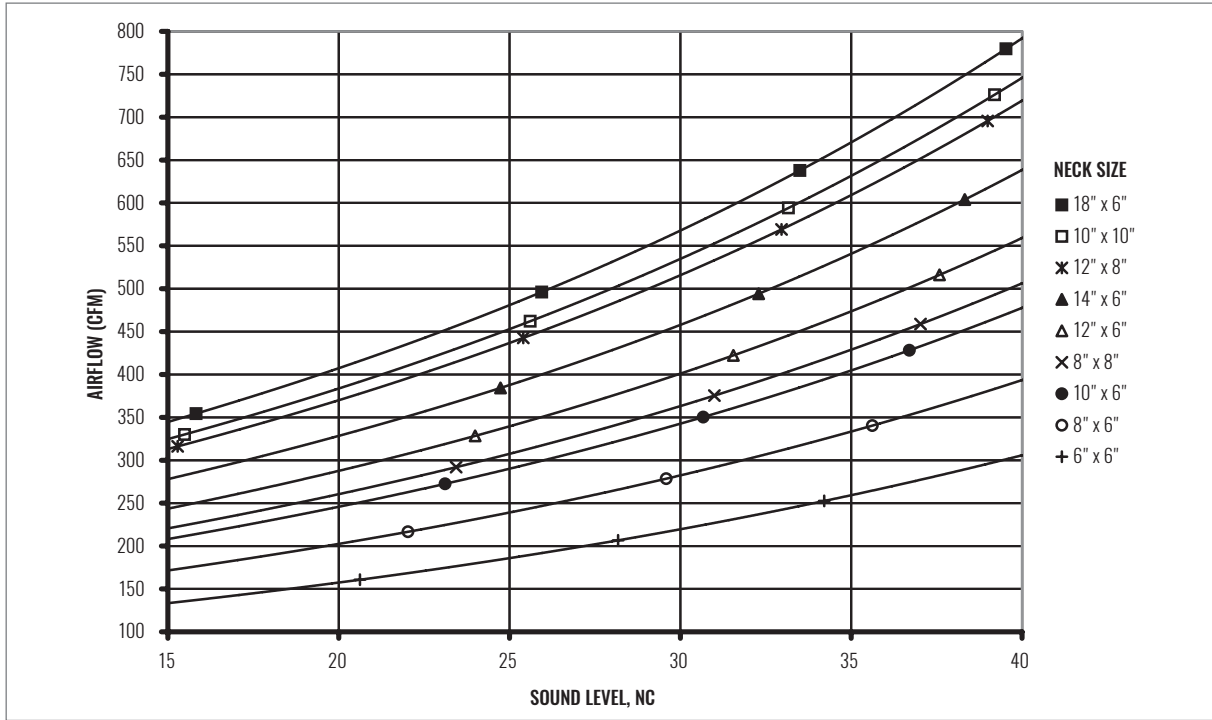

## SOUND CHARTS

AIRFLOW VS. NC: 5810 (NO DAMPER)

AIRFLOW VS. NC: 5810 (NO DAMPER)

**SOUND CHARTS**

**AIRFLOW VS. NC: 5810 (NO DAMPER)**

**AIRFLOW VS. NC: 5810 (NO DAMPER)**

GRILLES | RETURN