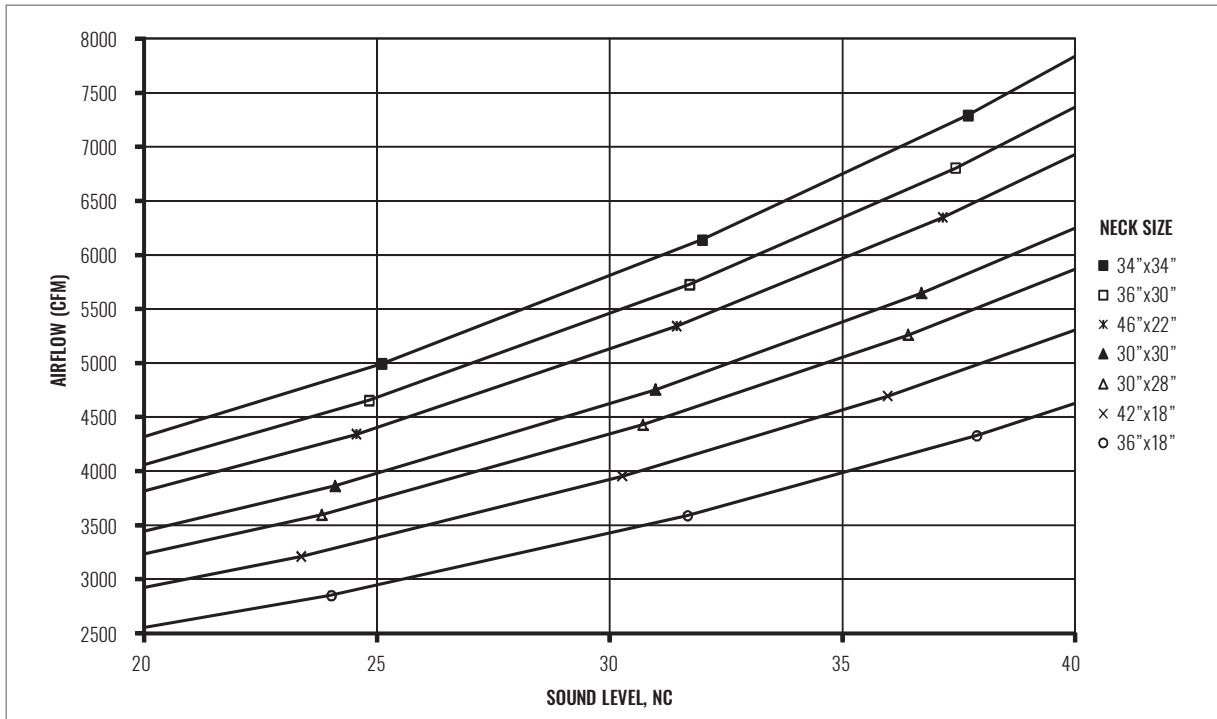

SOUND CHARTS | EG15, EGC15 (NO DAMPER)

SOUND CHARTS | EG15, EGC15 (NO DAMPER)

GRILLES | RETURN