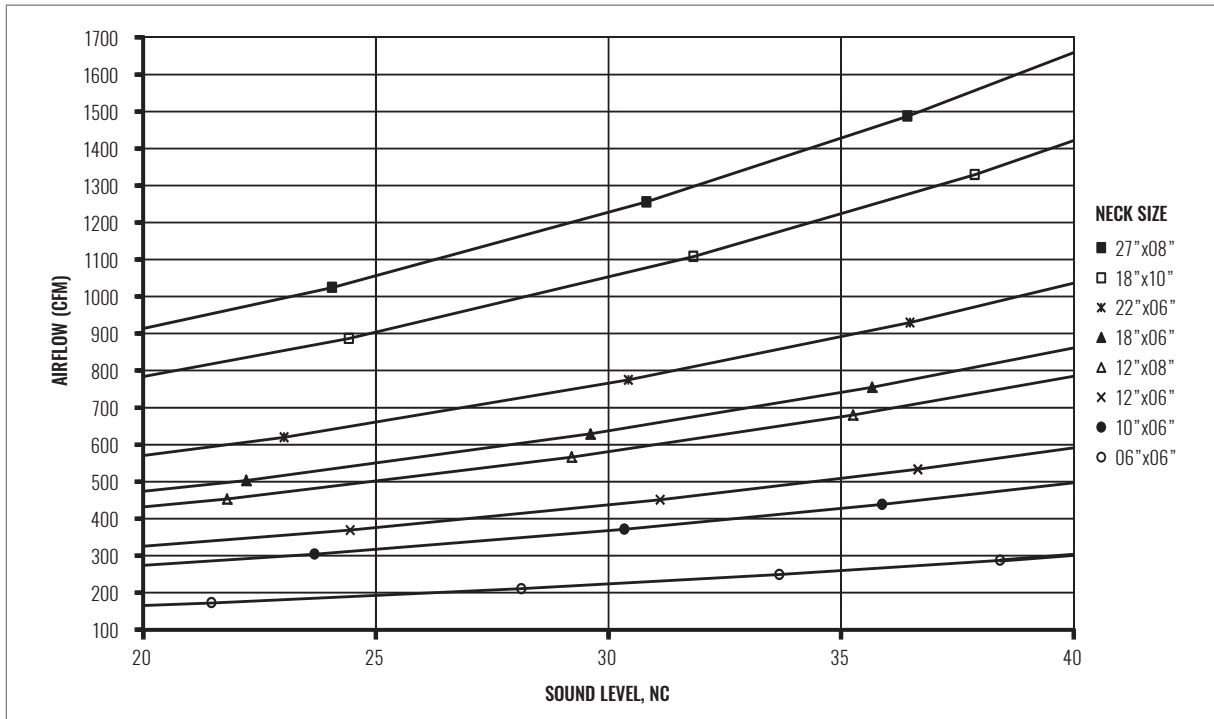

SOUND CHARTS | EG15, EGC15 (NO DAMPER)

SOUND CHARTS | EG15, EGC15 (NO DAMPER)

GRILLES | RETURN