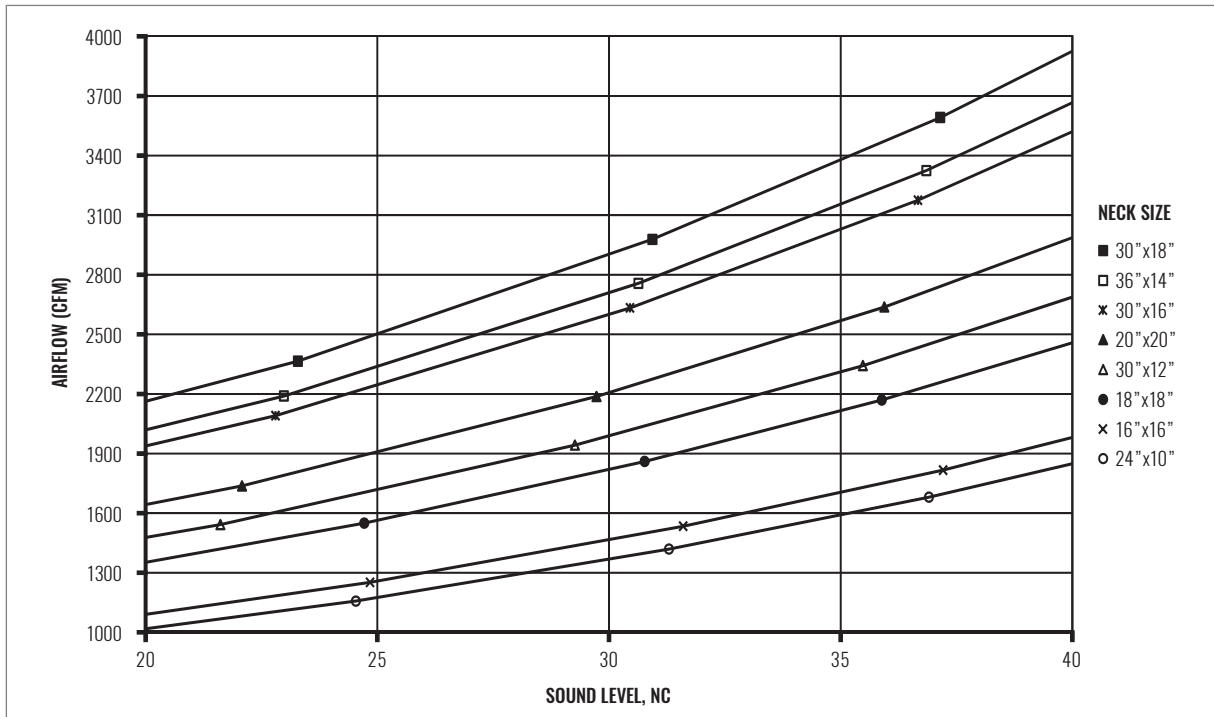

SOUND CHARTS | EG15, EGC15 (NO DAMPER)

SOUND CHARTS | EG15, EGC15 (NO DAMPER)

GRILLES | RETURN