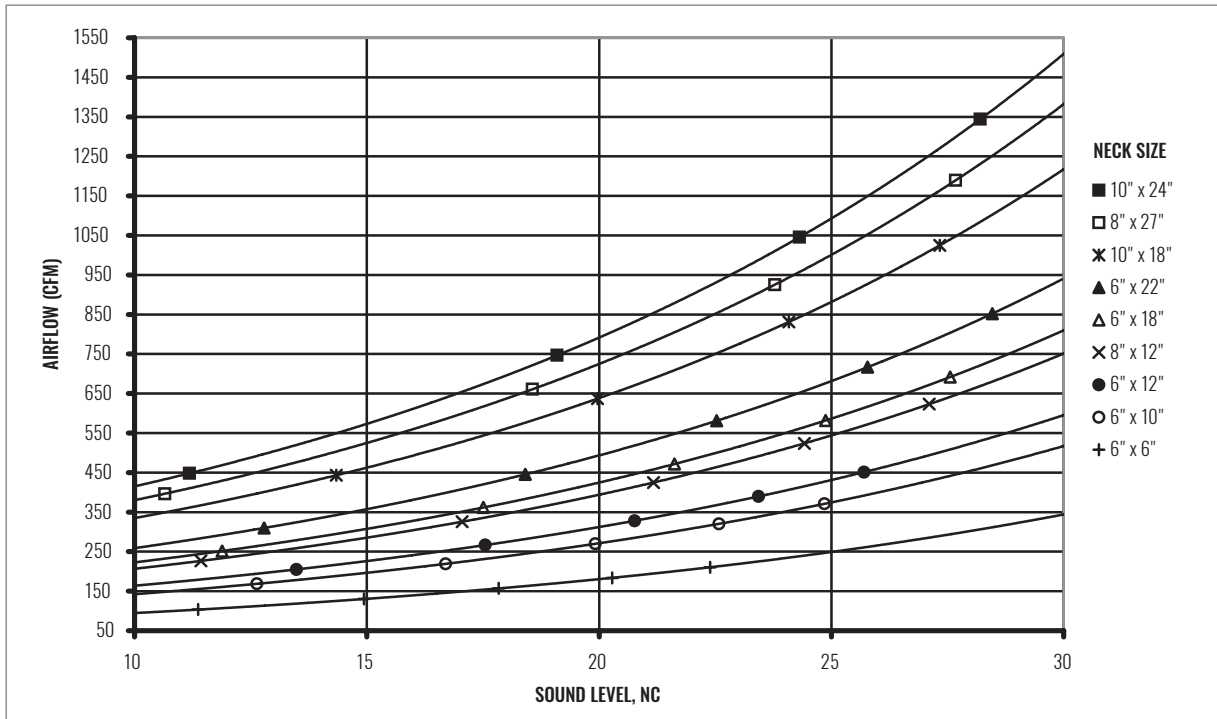

SOUND CHARTS | S80P, S580P (NO DAMPER)

GRILLES | RETURN

S80P / S580P

Return Grille | Perforated Face

SOUND CHARTS | S80P, S580P (NO DAMPER)

GRILLES | RETURN