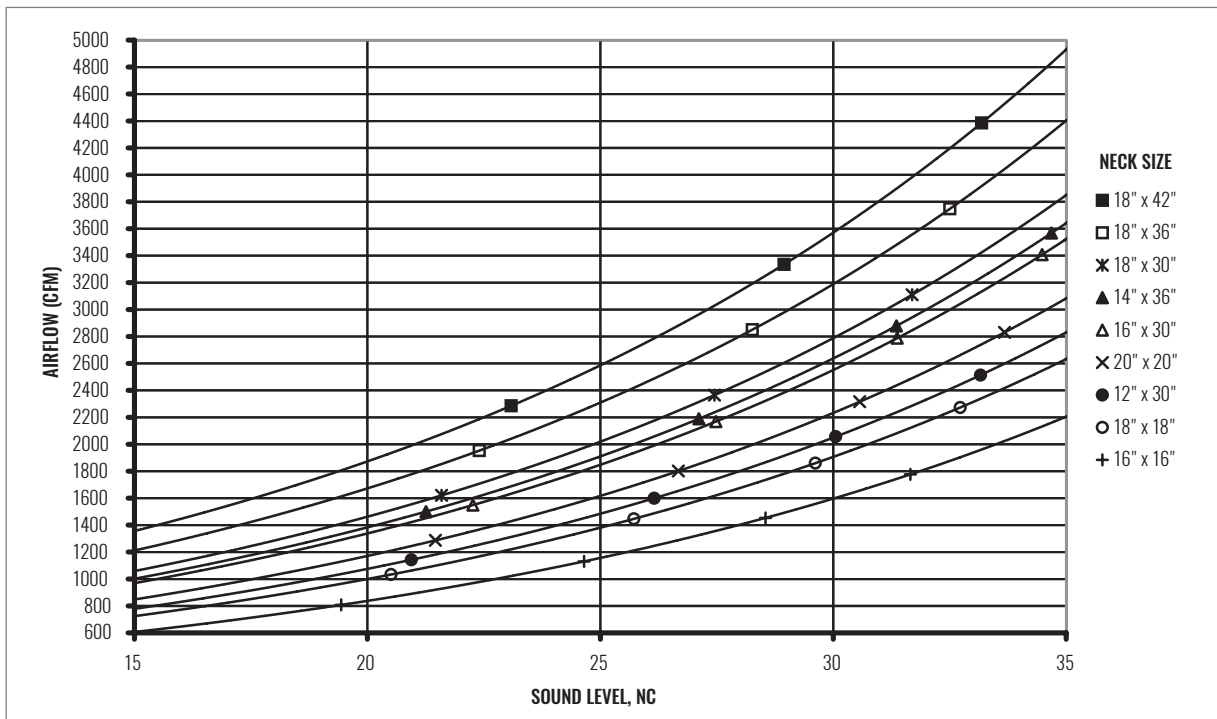

SOUND CHARTS | S80P, S580P (NO DAMPER)

GRILLES | RETURN

S80P / S580P

Return Grille | Perforated Face

SOUND CHARTS | S80P, S580P (NO DAMPER)

GRILLES | RETURN