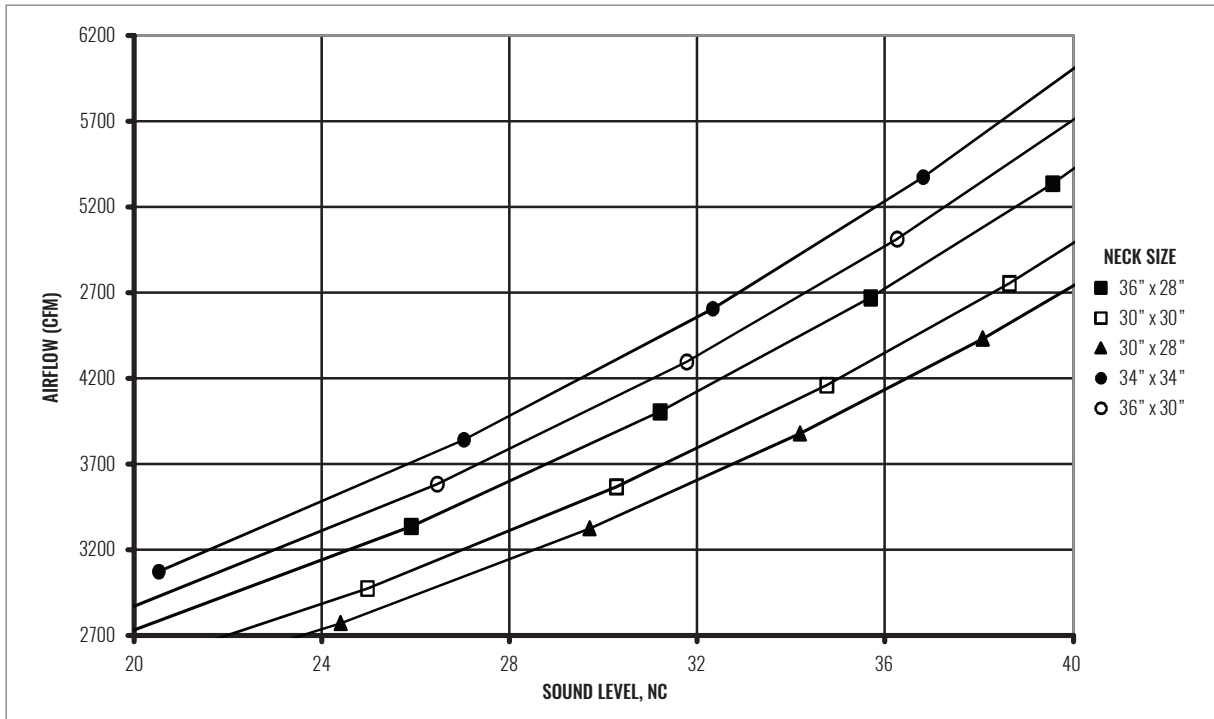

S80 / S580 / S85 / S585 SERIES

Return Grille | Single, Fixed Deflection

GRILLES | RETURN

SOUND CHARTS | S80, S580 | 0° DEFLECTION (NO DAMPER)

SOUND CHARTS | S80, S580 | 0° DEFLECTION (NO DAMPER)

GRILLES | RETURN

S80 / S580 / S85 / S585 SERIES

Return Grille | Single, Fixed Deflection

SOUND CHARTS | S80, S580 | 0° DEFLECTION (NO DAMPER)

GRILLES | RETURN

SOUND CHARTS | S80, S580 | 0° DEFLECTION (NO DAMPER)