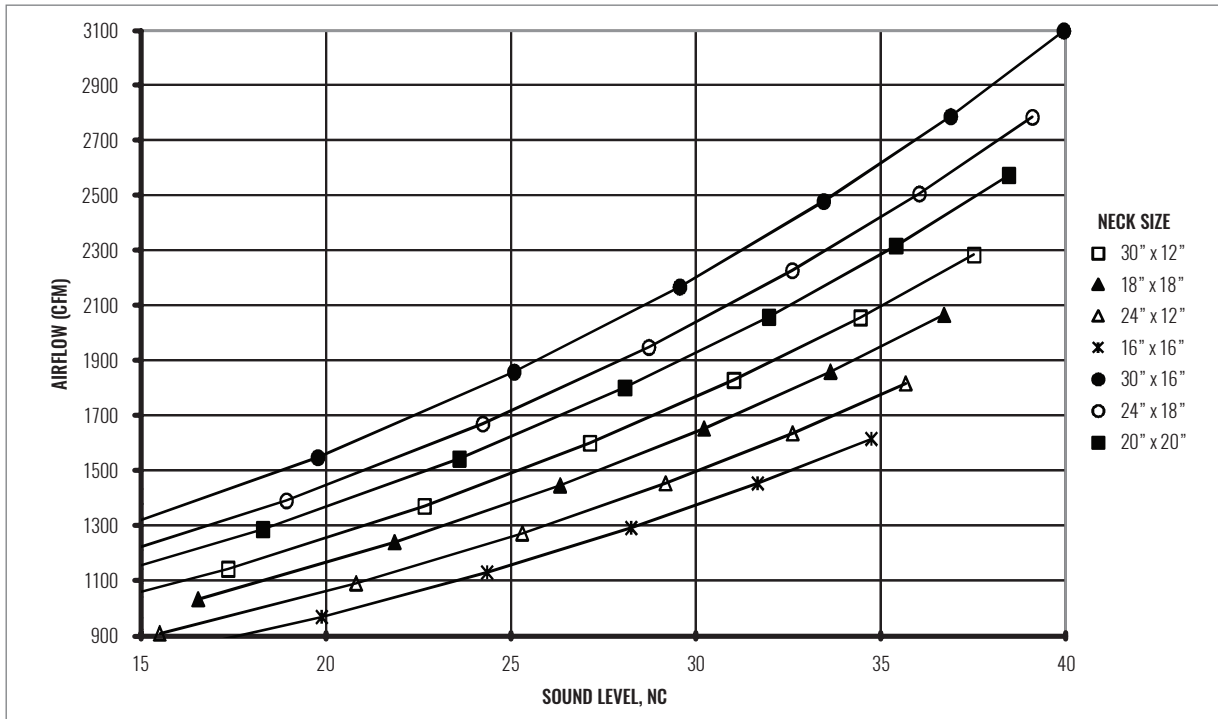

S80 / S580 / S85 / S585 SERIES

Return Grille | Single, Fixed Deflection

GRILLES | RETURN

SOUND CHARTS | S80, S580 | 0° DEFLECTION (NO DAMPER)

SOUND CHARTS | S80, S580 | 0° DEFLECTION (NO DAMPER)

GRILLES | RETURN

S80 / S580 / S85 / S585 SERIES

Return Grille | Single, Fixed Deflection

SOUND CHARTS | S80, S580 | 0° DEFLECTION (NO DAMPER)

GRILLES | RETURN

SOUND CHARTS | S80, S580 | 0° DEFLECTION (NO DAMPER)