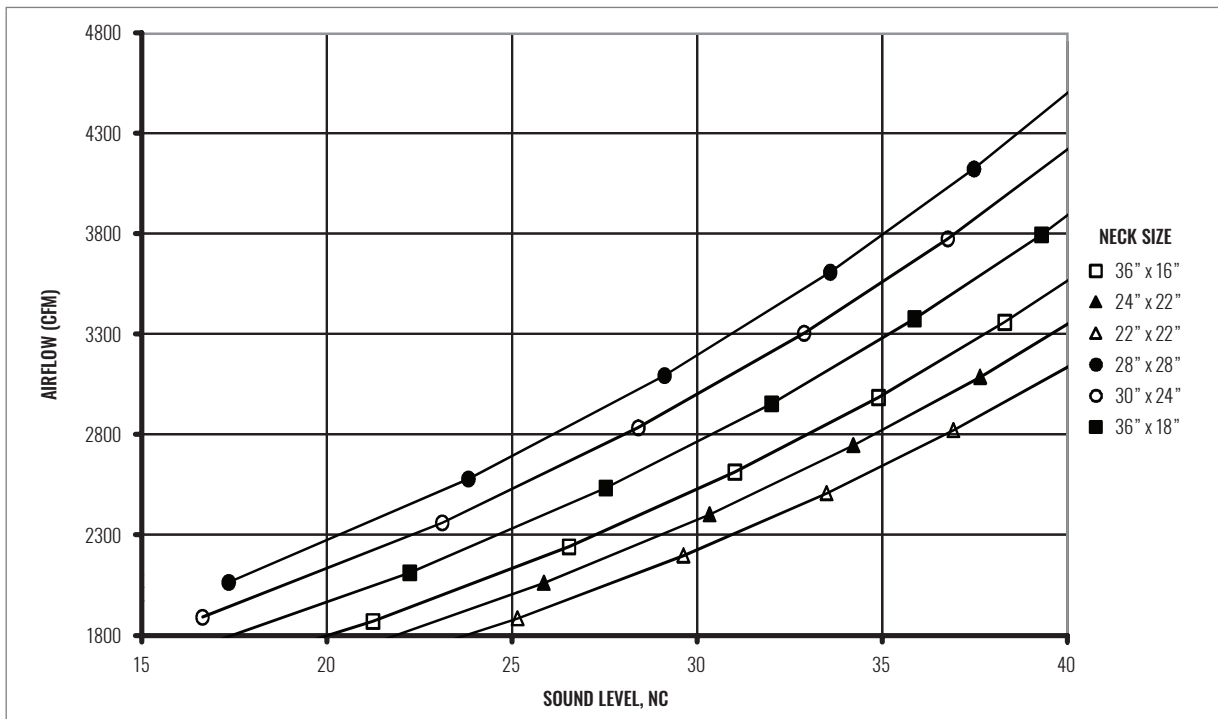

S80 / S580 / S85 / S585 SERIES

Return Grille | Single, Fixed Deflection

GRILLES | RETURN

SOUND CHARTS | S80, S580 | 0° DEFLECTION (NO DAMPER)

SOUND CHARTS | S80, S580 | 0° DEFLECTION (NO DAMPER)

GRILLES | RETURN

S80 / S580 / S85 / S585 SERIES

Return Grille | Single, Fixed Deflection

SOUND CHARTS | S80, S580 | 0° DEFLECTION (NO DAMPER)

GRILLES | RETURN

SOUND CHARTS | S80, S580 | 0° DEFLECTION (NO DAMPER)