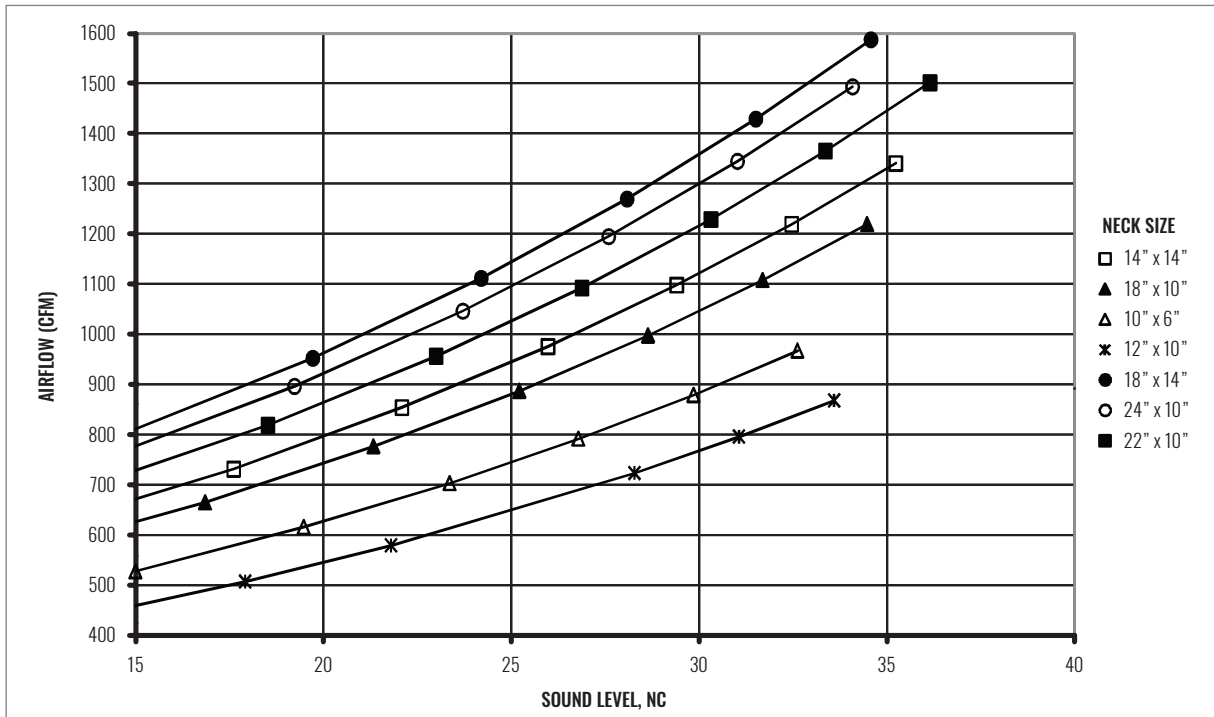

S80 / S580 / S85 / S585 SERIES

Return Grille | Single, Fixed Deflection

GRILLES | RETURN

SOUND CHARTS | S80, S580 | 0° DEFLECTION (NO DAMPER)

SOUND CHARTS | S80, S580 | 0° DEFLECTION (NO DAMPER)

GRILLES | RETURN

S80 / S580 / S85 / S585 SERIES

Return Grille | Single, Fixed Deflection

SOUND CHARTS | S80, S580 | 0° DEFLECTION (NO DAMPER)

GRILLES | RETURN

SOUND CHARTS | S80, S580 | 0° DEFLECTION (NO DAMPER)