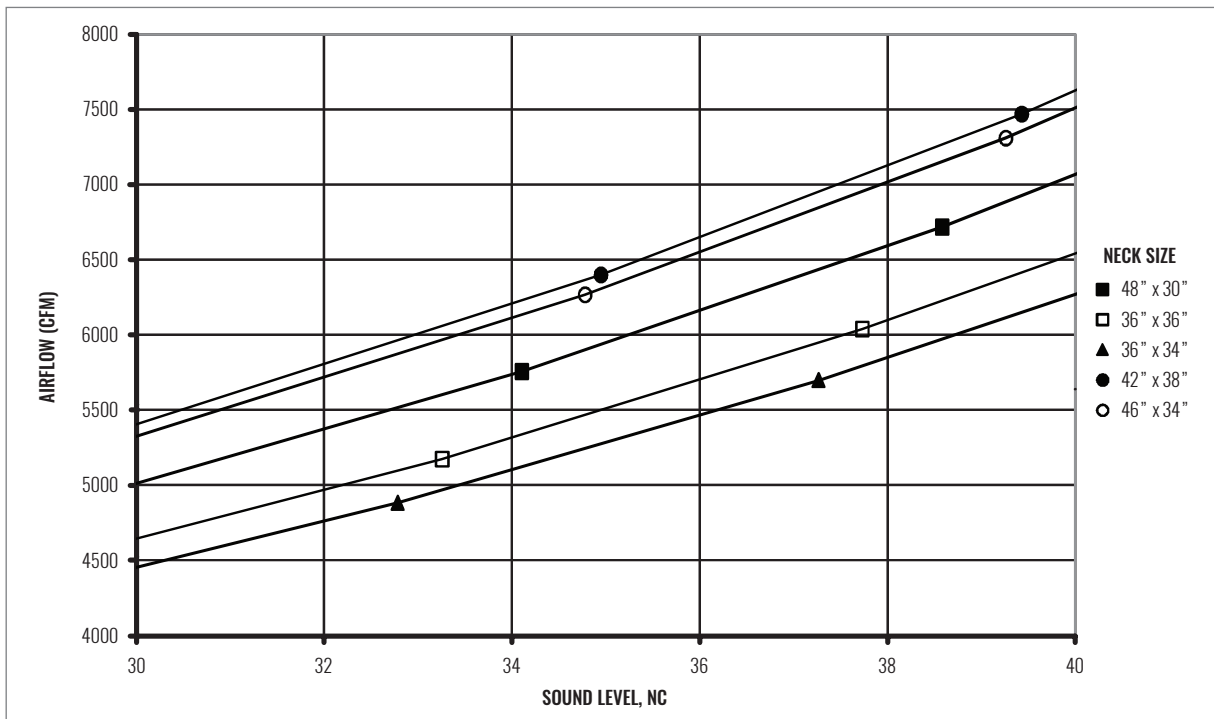

S80 / S580 / S85 / S585 SERIES

Return Grille | Single, Fixed Deflection

GRILLES | RETURN

SOUND CHARTS | S80, S580 | 0° DEFLECTION (NO DAMPER)

SOUND CHARTS | S80, S580 | 0° DEFLECTION (NO DAMPER)

GRILLES | RETURN

S80 / S580 / S85 / S585 SERIES

Return Grille | Single, Fixed Deflection

SOUND CHARTS | S80, S580 | 0° DEFLECTION (NO DAMPER)

GRILLES | RETURN

SOUND CHARTS | S80, S580 | 0° DEFLECTION (NO DAMPER)