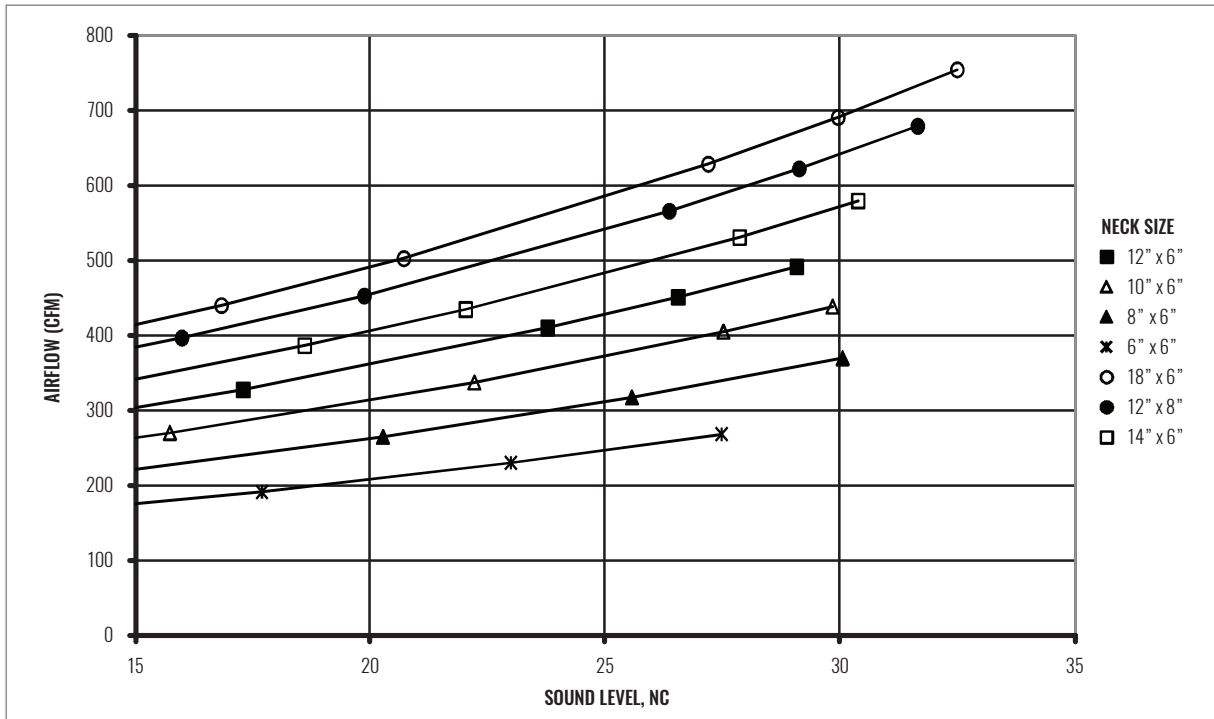

S80 / S580 / S85 / S585 SERIES

Return Grille | Single, Fixed Deflection

GRILLES | RETURN

SOUND CHARTS | S80, S580 | 0° DEFLECTION (NO DAMPER)

SOUND CHARTS | S80, S580 | 0° DEFLECTION (NO DAMPER)

GRILLES | RETURN

S80 / S580 / S85 / S585 SERIES

Return Grille | Single, Fixed Deflection

SOUND CHARTS | S80, S580 | 0° DEFLECTION (NO DAMPER)

GRILLES | RETURN

SOUND CHARTS | S80, S580 | 0° DEFLECTION (NO DAMPER)