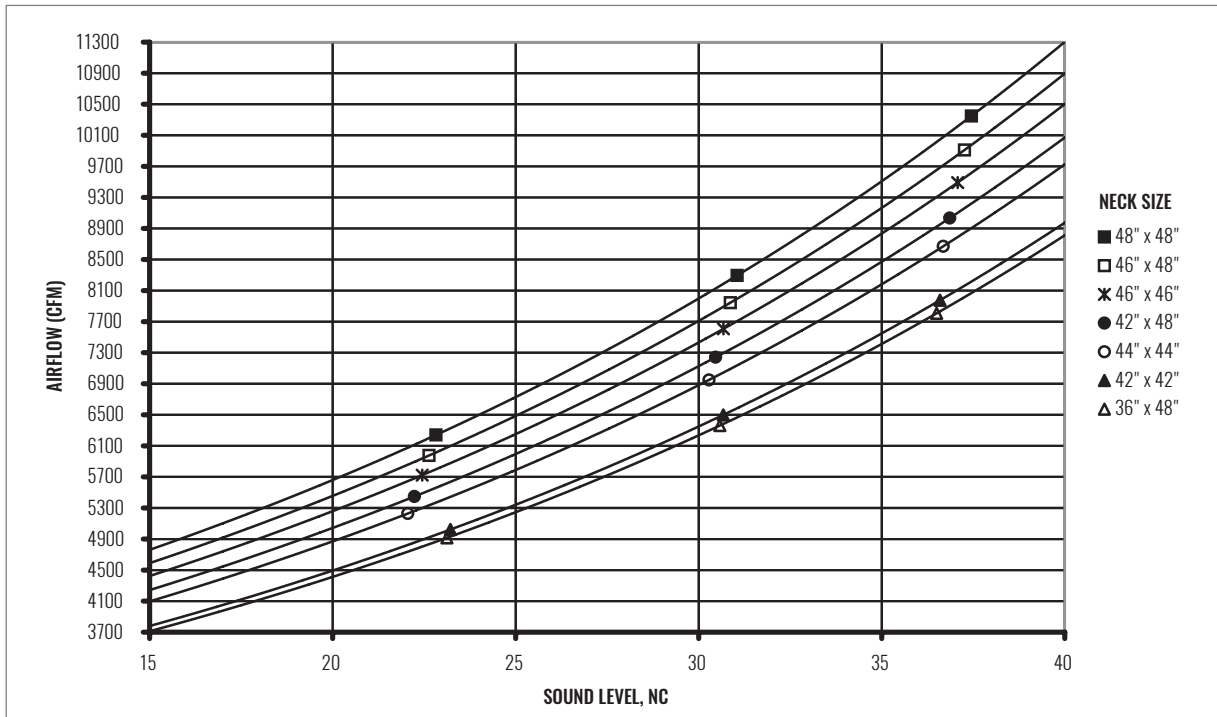

S80 / S580 / S85 / S585 SERIES

Return Grille | Single, Fixed Deflection

GRILLES | RETURN

SOUND CHARTS | S85, S585 | 0° DEFLECTION (NO DAMPER)

SOUND CHARTS | S85, S585 | 0° DEFLECTION (NO DAMPER)

GRILLES | RETURN