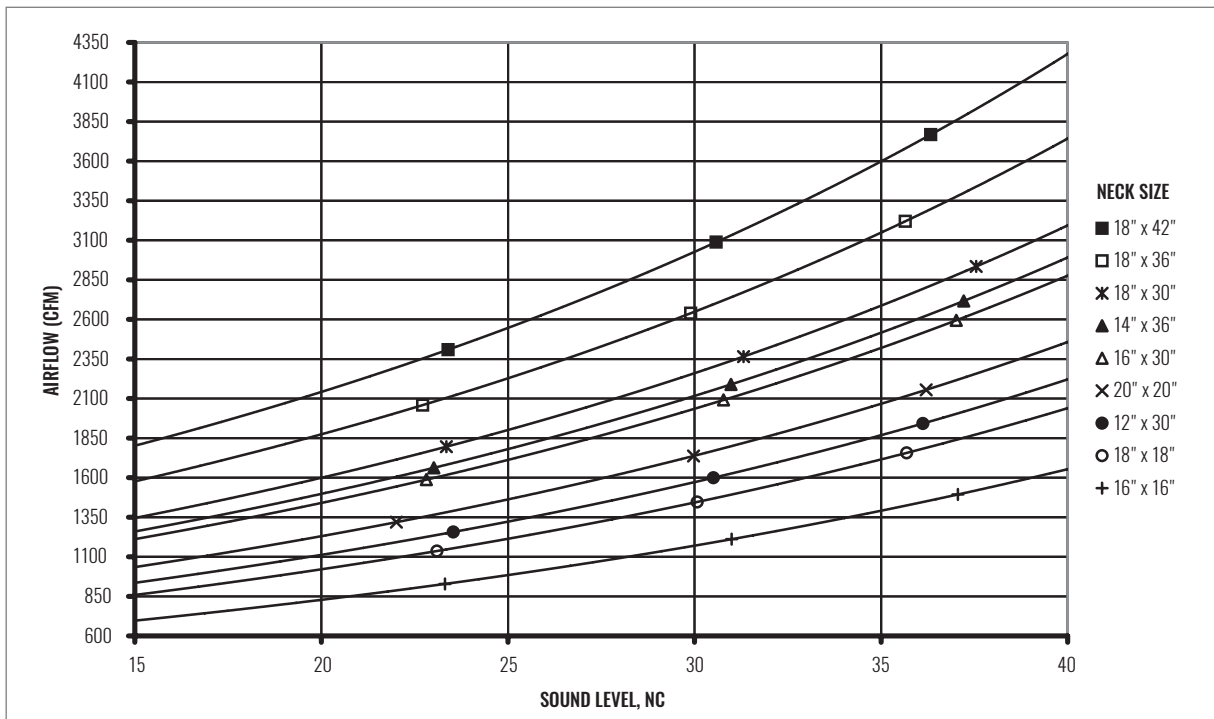

S80 / S580 / S85 / S585 SERIES

Return Grille | Single, Fixed Deflection

GRILLES | RETURN

SOUND CHARTS | S85, S585 | 0° DEFLECTION (NO DAMPER)

SOUND CHARTS | S85, S585 | 0° DEFLECTION (NO DAMPER)

GRILLES | RETURN