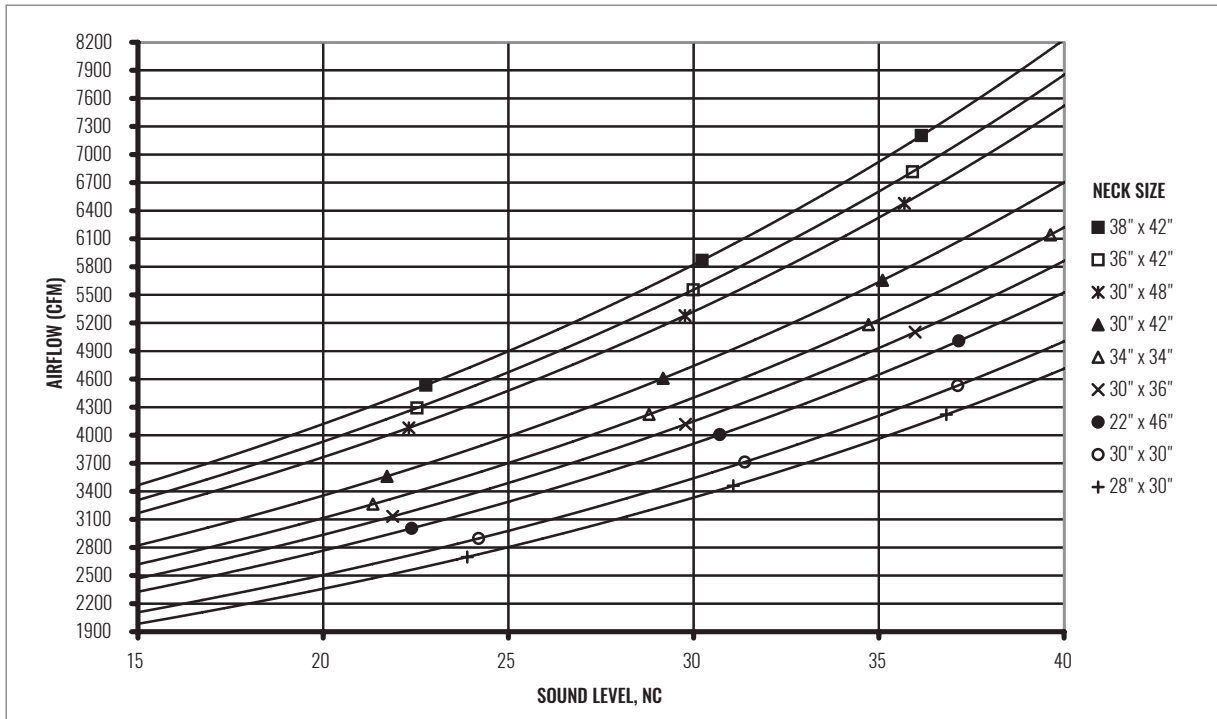

S80 / S580 / S85 / S585 SERIES

Return Grille | Single, Fixed Deflection

GRILLES | RETURN

SOUND CHARTS | S85, S585 | 0° DEFLECTION (NO DAMPER)

SOUND CHARTS | S85, S585 | 0° DEFLECTION (NO DAMPER)

GRILLES | RETURN