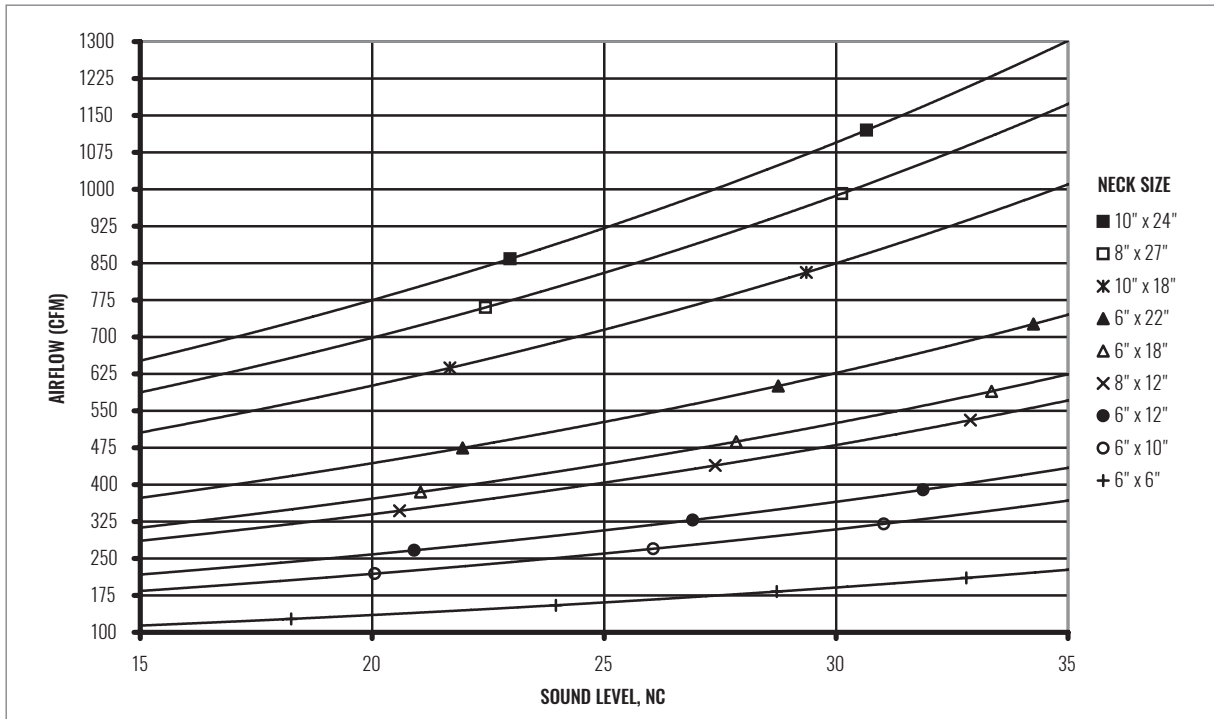

S80 / S580 / S85 / S585 SERIES

Return Grille | Single, Fixed Deflection

GRILLES | RETURN

SOUND CHARTS | S85, S585 | 0° DEFLECTION (NO DAMPER)

SOUND CHARTS | S85, S585 | 0° DEFLECTION (NO DAMPER)

GRILLES | RETURN