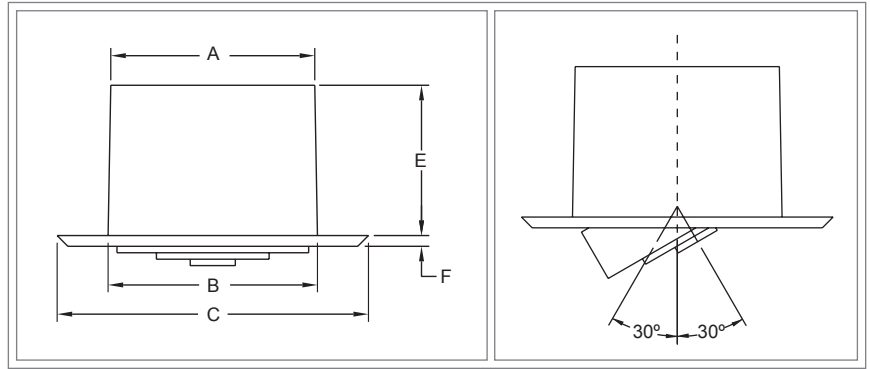

K-JET, K-JETA Dimensional Information
K-JET, NO CORE, SIDE VIEW

K-JETA, CORE & ADJUSTABILITY, SIDE VIEWS

K-JET, K-JETA, DIMENSIONAL DETAILS

Unit Size	A	B	C	E	F
3"	2 3/4" (70)	3 1/4" (83)	5 1/4" (133)	3 1/2" (89)	1/4" (6)
4"	3 3/4" (95)	3 7/8" (98)	6" (152)	3 1/2" (89)	1/4" (6)
5"	4 3/4" (121)	4 7/8" (124)	7 1/4" (184)	3 1/2" (89)	1/4" (6)
6"	5 3/4" (146)	5 7/8" (149)	8 1/4" (210)	2" (51)	1/4" (6)

NOTE: Dimensions in parentheses are mm.

K-JET, K-JETA Reference Chart
AIRFLOW VS. NC: K-JET, K-JETA (NO DAMPER)
