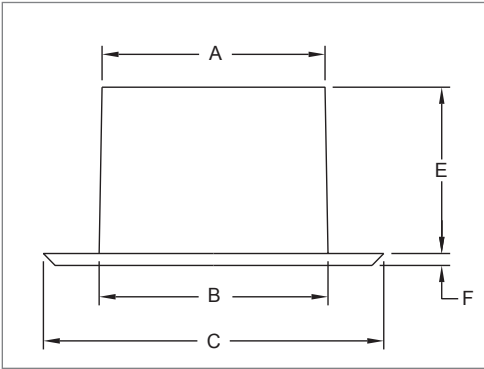

K-JET, K-JETA Dimensional Information
K-JET, NO CORE, SIDE VIEW

K-JETA, CORE & ADJUSTABILITY, SIDE VIEWS

K-JET, K-JETA, DIMENSIONAL DETAILS

Unit Size	A	B	C	E	F
3"	2 3/4" (70)	3 1/4" (83)	5 1/4" (133)	3 1/2" (89)	1/4" (6)
4"	3 3/4" (95)	3 7/8" (98)	6" (152)	3 1/2" (89)	1/4" (6)
5"	4 3/4" (121)	4 7/8" (124)	7 1/4" (184)	3 1/2" (89)	1/4" (6)
6"	5 3/4" (146)	5 7/8" (149)	8 1/4" (210)	2" (51)	1/4" (6)

NOTE: Dimensions in parentheses are mm.

K-JET, K-JETA Reference Chart
AIRFLOW VS. NC: K-JET, K-JETA (NO DAMPER)
