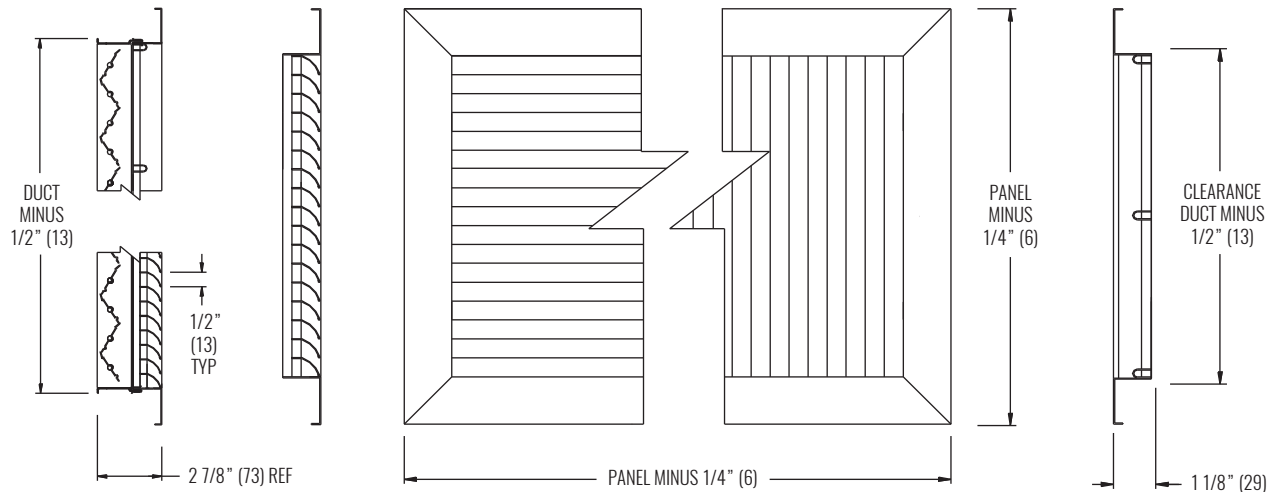

DIMENSIONAL DATA | AFCS80 | 45° DEFLECTION

**FACE, SIDE, AND CROSS SECTION VIEWS
(FRAME 23 SHOWN)**

NOTE: Dimensions in parentheses are mm.

DIMENSIONAL DATA | AFCS85 | 30° DEFLECTION

**FACE, SIDE, AND CROSS SECTION VIEWS
(FRAME 23 SHOWN)**

NOTE: Dimensions in parentheses are mm.

DIMENSIONAL DATA | FRAMES & MOUNTINGS

**FRAME 22,
SURFACE MOUNT**

**FRAME 23,
LAY-IN T-BAR**

**FRAME 98,
NARROW-T**

**FRAME FTB
CHANNEL FRAME**

**FILTER FRAME MOUNT
KNURLED KNOB, FRAME 23**

**FILTER FRAME MOUNT
KNURLED KNOB, FRAME 98**

**FILTER FRAME MOUNT
1/4 TURN FASTENER, FRAME 22**

PLASTER FRAME

CONCEALED MOUNTING

NOTE: Dimensions in parentheses are mm.