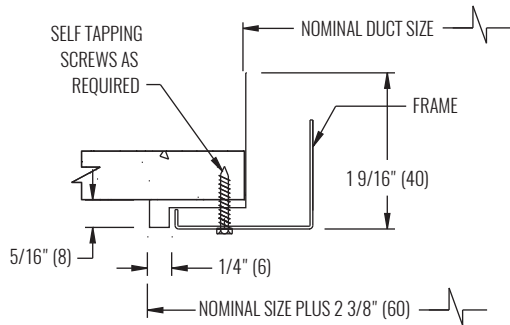

DIMENSIONAL DATA | AFCS80 | 45° DEFLECTION

**FACE, SIDE, AND CROSS SECTION VIEWS
(FRAME 23 SHOWN)**

NOTE: Dimensions in parentheses are mm.

DIMENSIONAL DATA | AFCS85 | 30° DEFLECTION

**FACE, SIDE, AND CROSS SECTION VIEWS
(FRAME 23 SHOWN)**

NOTE: Dimensions in parentheses are mm.

DIMENSIONAL DATA | FRAMES & MOUNTINGS

**FRAME 22,
SURFACE MOUNT**

**FRAME 23,
LAY-IN T-BAR**

**FRAME 98,
NARROW-T**

**FRAME FTB
CHANNEL FRAME**

**FILTER FRAME MOUNT
KNURLED KNOB, FRAME 23**

**FILTER FRAME MOUNT
KNURLED KNOB, FRAME 98**

**FILTER FRAME MOUNT
1/4 TURN FASTENER, FRAME 22**

PLASTER FRAME

CONCEALED MOUNTING

NOTE: Dimensions in parentheses are mm.