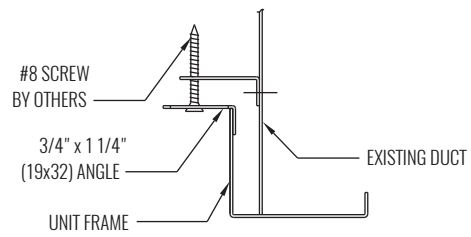

CONCEALED MOUNTING

NOTE: Dimensions in parentheses are mm.