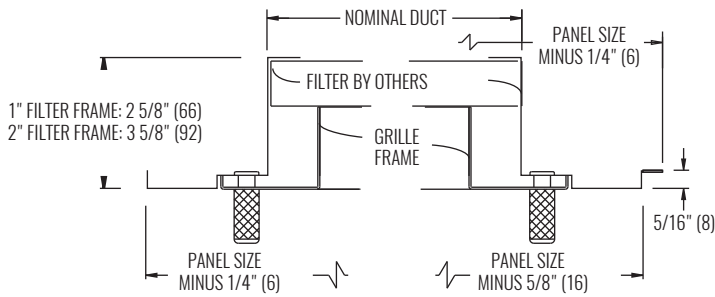

DIMENSIONAL DATA | AFCS80 | 45° DEFLECTION

**FACE, SIDE, AND CROSS SECTION VIEWS
(FRAME 23 SHOWN)**

NOTE: Dimensions in parentheses are mm.

DIMENSIONAL DATA | AFCS85 | 30° DEFLECTION

**FACE, SIDE, AND CROSS SECTION VIEWS
(FRAME 23 SHOWN)**

NOTE: Dimensions in parentheses are mm.

DIMENSIONAL DATA | FRAMES & MOUNTINGS

**FRAME 22,
SURFACE MOUNT**

**FRAME 23,
LAY-IN T-BAR**

**FRAME 98,
NARROW-T**

**FRAME FTB
CHANNEL FRAME**

**FILTER FRAME MOUNT
KNURLED KNOB, FRAME 23**

**FILTER FRAME MOUNT
KNURLED KNOB, FRAME 98**

**FILTER FRAME MOUNT
1/4 TURN FASTENER, FRAME 22**

PLASTER FRAME

CONCEALED MOUNTING

NOTE: Dimensions in parentheses are mm.