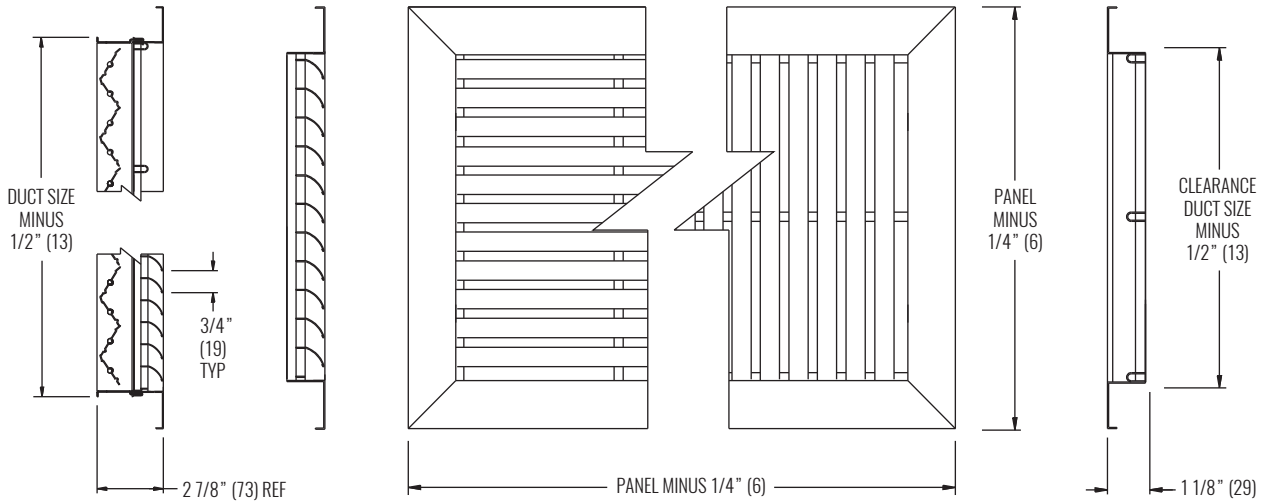

DIMENSIONAL DATA | AFCS80 | 45° DEFLECTION

**FACE, SIDE, AND CROSS SECTION VIEWS
(FRAME 23 SHOWN)**

NOTE: Dimensions in parentheses are mm.

DIMENSIONAL DATA | AFCS85 | 30° DEFLECTION

**FACE, SIDE, AND CROSS SECTION VIEWS
(FRAME 23 SHOWN)**

NOTE: Dimensions in parentheses are mm.

DIMENSIONAL DATA | FRAMES & MOUNTINGS

**FRAME 22,
SURFACE MOUNT**

**FRAME 23,
LAY-IN T-BAR**

**FRAME 98,
NARROW-T**

**FRAME FTB
CHANNEL FRAME**

**FILTER FRAME MOUNT
KNURLED KNOB, FRAME 23**

**FILTER FRAME MOUNT
KNURLED KNOB, FRAME 98**

**FILTER FRAME MOUNT
1/4 TURN FASTENER, FRAME 22**

PLASTER FRAME

CONCEALED MOUNTING

NOTE: Dimensions in parentheses are mm.