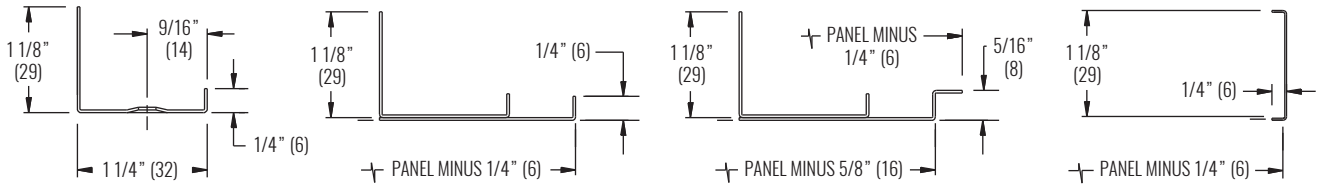

DIMENSIONAL DATA | AFCS80 | 45° DEFLECTION

**FACE, SIDE, AND CROSS SECTION VIEWS
(FRAME 23 SHOWN)**

NOTE: Dimensions in parentheses are mm.

DIMENSIONAL DATA | AFCS85 | 30° DEFLECTION

**FACE, SIDE, AND CROSS SECTION VIEWS
(FRAME 23 SHOWN)**

NOTE: Dimensions in parentheses are mm.

DIMENSIONAL DATA | FRAMES & MOUNTINGS

**FRAME 22,
SURFACE MOUNT**

**FRAME 23,
LAY-IN T-BAR**

**FRAME 98,
NARROW-T**

**FRAME FTB
CHANNEL FRAME**

**FILTER FRAME MOUNT
KNURLED KNOB, FRAME 23**

**FILTER FRAME MOUNT
KNURLED KNOB, FRAME 98**

**FILTER FRAME MOUNT
1/4 TURN FASTENER, FRAME 22**

PLASTER FRAME

CONCEALED MOUNTING

NOTE: Dimensions in parentheses are mm.