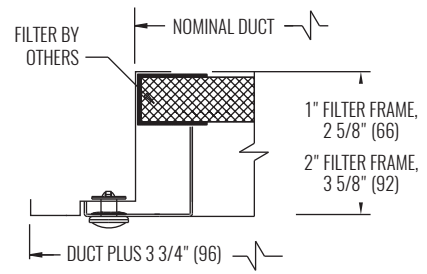

DIMENSIONAL DATA | AFCS80 | 45° DEFLECTION

**FACE, SIDE, AND CROSS SECTION VIEWS
(FRAME 23 SHOWN)**

NOTE: Dimensions in parentheses are mm.

DIMENSIONAL DATA | AFCS85 | 30° DEFLECTION

**FACE, SIDE, AND CROSS SECTION VIEWS
(FRAME 23 SHOWN)**

NOTE: Dimensions in parentheses are mm.

DIMENSIONAL DATA | FRAMES & MOUNTINGS

**FRAME 22,
SURFACE MOUNT**

**FRAME 23,
LAY-IN T-BAR**

**FRAME 98,
NARROW-T**

**FRAME FTB
CHANNEL FRAME**

**FILTER FRAME MOUNT
KNURLED KNOB, FRAME 23**

**FILTER FRAME MOUNT
KNURLED KNOB, FRAME 98**

**FILTER FRAME MOUNT
1/4 TURN FASTENER, FRAME 22**

PLASTER FRAME

CONCEALED MOUNTING

NOTE: Dimensions in parentheses are mm.