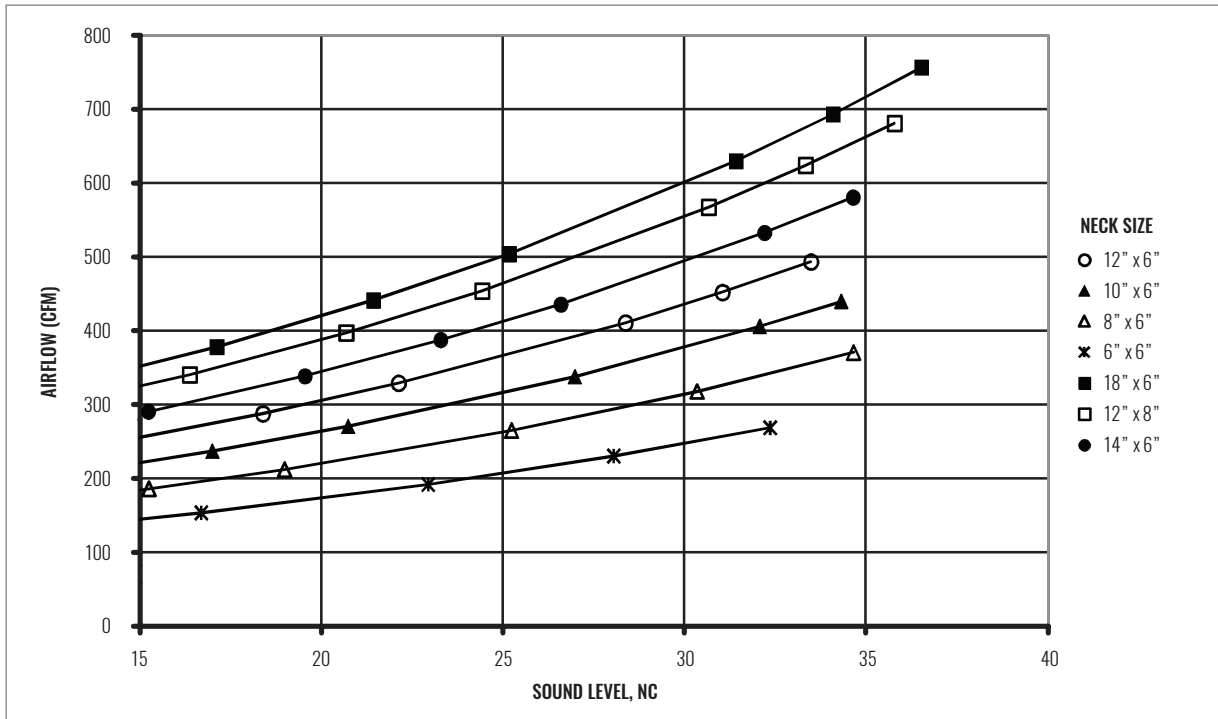

SOUND CHARTS | S80, S580 | 35° DEFLECTION (NO DAMPER)

GRILLES | RETURN

S80 / S580 / S85 / S585 SERIES

Return Grille | Single, Fixed Deflection

GRILLES | RETURN

SOUND CHARTS | S80, S580 | 35° DEFLECTION (NO DAMPER)