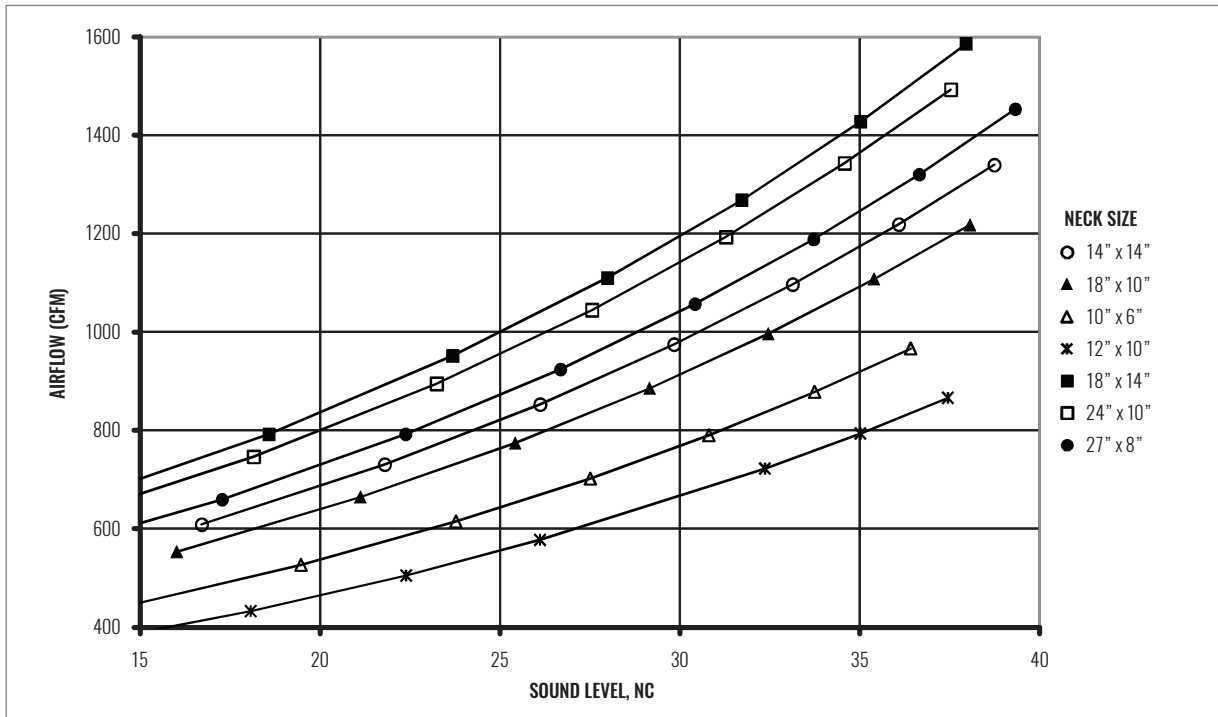

SOUND CHARTS | S80, S580 | 35° DEFLECTION (NO DAMPER)

GRILLES | RETURN

S80 / S580 / S85 / S585 SERIES

Return Grille | Single, Fixed Deflection

GRILLES | RETURN

SOUND CHARTS | S80, S580 | 35° DEFLECTION (NO DAMPER)