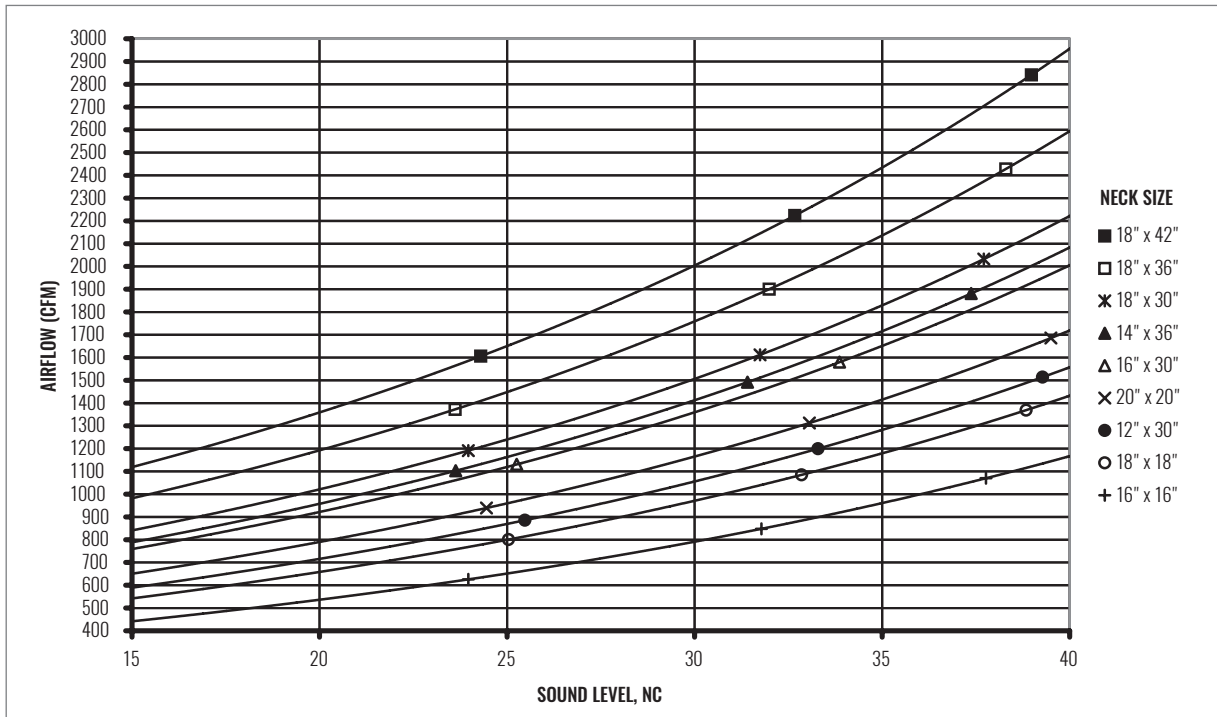

SOUND CHARTS | S85, S585 | 35° DEFLECTION (NO DAMPER)

GRILLES | RETURN

S80 / S580 / S85 / S585 SERIES

Return Grille | Single, Fixed Deflection

SOUND CHARTS | S85, S585 | 35° DEFLECTION (NO DAMPER)

GRILLES | RETURN