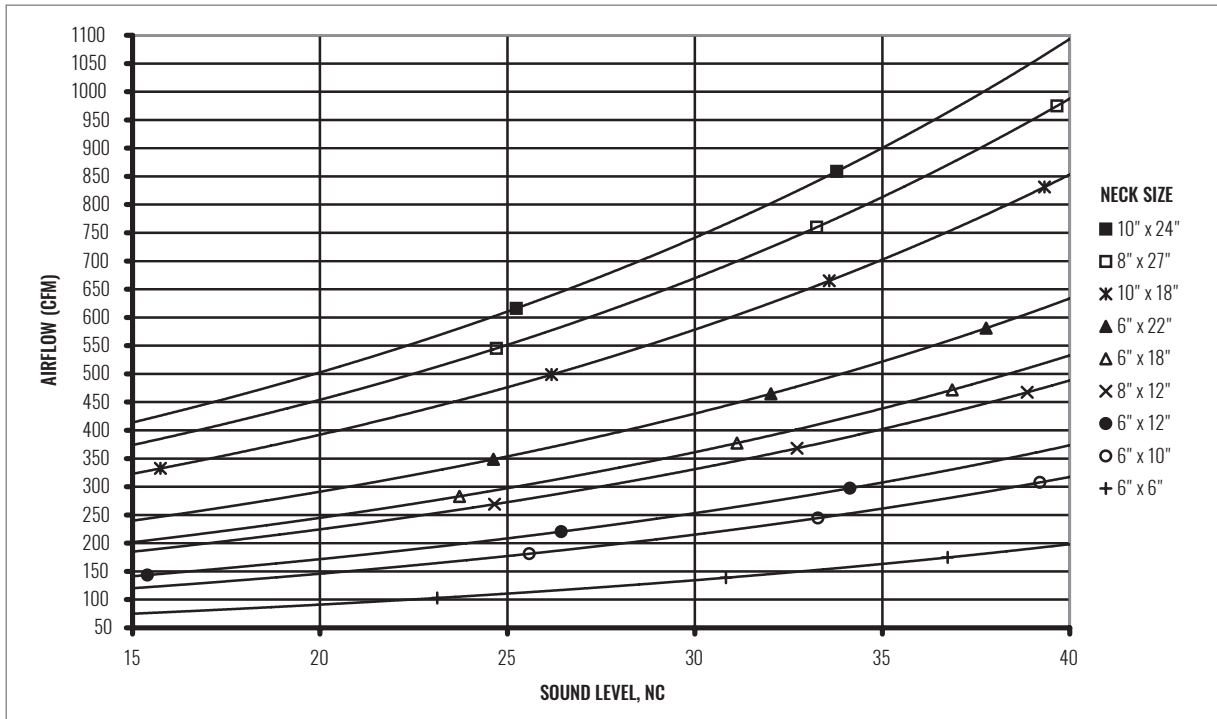

SOUND CHARTS | S85, S585 | 35° DEFLECTION (NO DAMPER)

GRILLES | RETURN

S80 / S580 / S85 / S585 SERIES

Return Grille | Single, Fixed Deflection

SOUND CHARTS | S85, S585 | 35° DEFLECTION (NO DAMPER)

GRILLES | RETURN