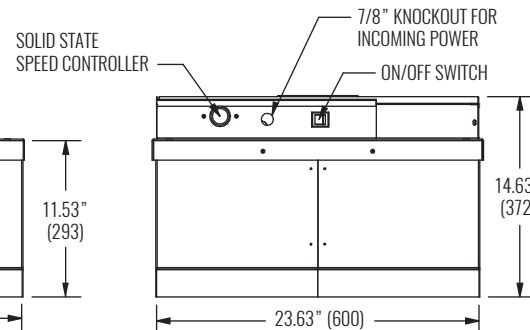

DIMENSIONAL DATA | CRFF SERIES

**FACE VIEW - 24"x48" PANEL
CRFF, CRFF-ARS, CRFF-ARSM**

CRFF	
PANEL SIZE	OA FACE DIMENSION
24" x 24"	23.63" x 23.63" (600 x 600 mm)
24" x 48"	23.63" x 47.63" (600 x 1200 mm)

**SIDE VIEW 1 - 24"x48" PANEL
CRFF**

**SIDE VIEW 2 - 24"x48" PANEL
CRFF**

CRFF-ARS, CRFF-ARSM	
PANEL SIZE	OA FACE DIMENSION
24" x 24"	23.63" x 23.63" (600 x 600 mm)
24" x 48"	23.63" x 47.63" (600 x 1200 mm)

**SIDE VIEW 1 - 24"x48" PANEL
CRFF-ARS, CRFF-ARSM**

**SIDE VIEW 2 - 24"x48" PANEL
CRFF-ARS, CRFF-ARSM**

NOTE: Dimensions in parentheses are millimeters.