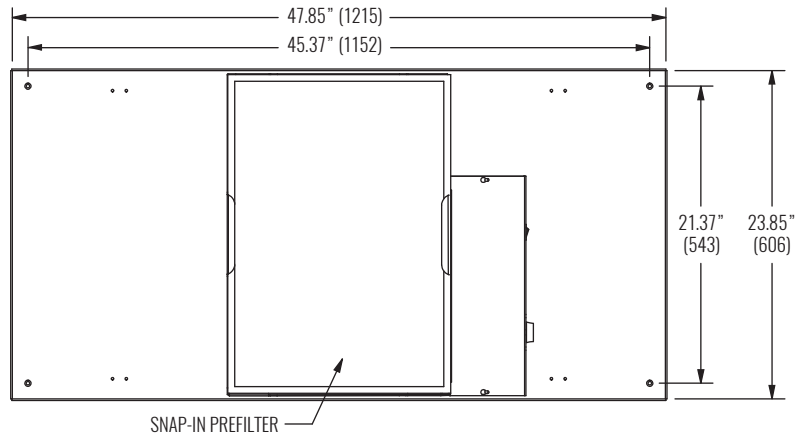

DIMENSIONAL DATA | CRFF SERIES

**FACE VIEW - 24"x48" PANEL
CRFF, CRFF-ARS, CRFF-ARSM**

CRFF	
PANEL SIZE	OA FACE DIMENSION
24" x 24"	23.63" x 23.63" (600 x 600 mm)
24" x 48"	23.63" x 47.63" (600 x 1200 mm)

**SIDE VIEW 1 - 24"x48" PANEL
CRFF**

**SIDE VIEW 2 - 24"x48" PANEL
CRFF**

CRFF-ARS, CRFF-ARSM	
PANEL SIZE	OA FACE DIMENSION
24" x 24"	23.63" x 23.63" (600 x 600 mm)
24" x 48"	23.63" x 47.63" (600 x 1200 mm)

**SIDE VIEW 1 - 24"x48" PANEL
CRFF-ARS, CRFF-ARSM**

**SIDE VIEW 2 - 24"x48" PANEL
CRFF-ARS, CRFF-ARSM**

NOTE: Dimensions in parentheses are millimeters.