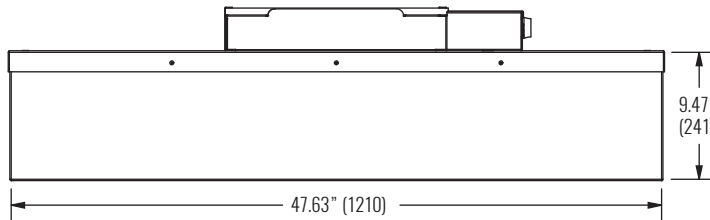

DIMENSIONAL DATA | CRFF SERIES

**FACE VIEW - 24"x48" PANEL
CRFF, CRFF-ARS, CRFF-ARSM**

CRFF	
PANEL SIZE	OA FACE DIMENSION
24" x 24"	23.63" x 23.63" (600 x 600 mm)
24" x 48"	23.63" x 47.63" (600 x 1200 mm)

**SIDE VIEW 1 - 24"x48" PANEL
CRFF**

**SIDE VIEW 2 - 24"x48" PANEL
CRFF**

CRFF-ARS, CRFF-ARSM	
PANEL SIZE	OA FACE DIMENSION
24" x 24"	23.63" x 23.63" (600 x 600 mm)
24" x 48"	23.63" x 47.63" (600 x 1200 mm)

**SIDE VIEW 1 - 24"x48" PANEL
CRFF-ARS, CRFF-ARSM**

**SIDE VIEW 2 - 24"x48" PANEL
CRFF-ARS, CRFF-ARSM**

NOTE: Dimensions in parentheses are millimeters.