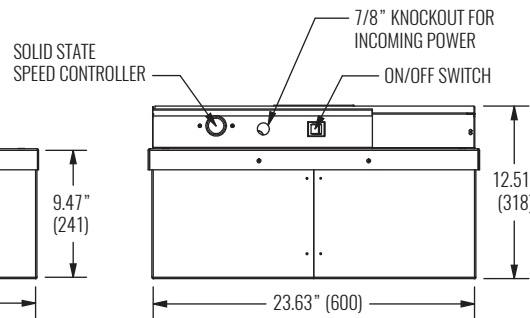

DIMENSIONAL DATA | CRFF SERIES

**FACE VIEW - 24"x48" PANEL
CRFF, CRFF-ARS, CRFF-ARSM**

CRFF	
PANEL SIZE	OA FACE DIMENSION
24" x 24"	23.63" x 23.63" (600 x 600 mm)
24" x 48"	23.63" x 47.63" (600 x 1200 mm)

**SIDE VIEW 1 - 24"x48" PANEL
CRFF**

**SIDE VIEW 2 - 24"x48" PANEL
CRFF**

CRFF-ARS, CRFF-ARSM	
PANEL SIZE	OA FACE DIMENSION
24" x 24"	23.63" x 23.63" (600 x 600 mm)
24" x 48"	23.63" x 47.63" (600 x 1200 mm)

**SIDE VIEW 1 - 24"x48" PANEL
CRFF-ARS, CRFF-ARSM**

**SIDE VIEW 2 - 24"x48" PANEL
CRFF-ARS, CRFF-ARSM**

NOTE: Dimensions in parentheses are millimeters.