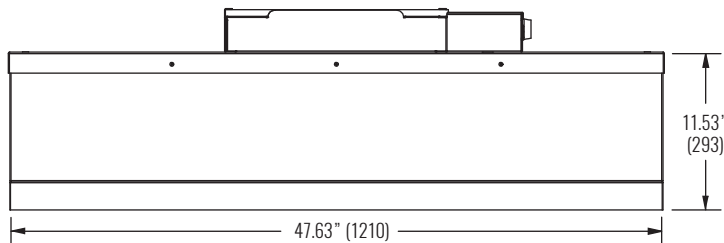

DIMENSIONAL DATA | CRFF SERIES

**FACE VIEW - 24"x48" PANEL
CRFF, CRFF-ARS, CRFF-ARSM**

CRFF	
PANEL SIZE	OA FACE DIMENSION
24" x 24"	23.63" x 23.63" (600 x 600 mm)
24" x 48"	23.63" x 47.63" (600 x 1200 mm)

**SIDE VIEW 1 - 24"x48" PANEL
CRFF**

**SIDE VIEW 2 - 24"x48" PANEL
CRFF**

CRFF-ARS, CRFF-ARSM	
PANEL SIZE	OA FACE DIMENSION
24" x 24"	23.63" x 23.63" (600 x 600 mm)
24" x 48"	23.63" x 47.63" (600 x 1200 mm)

**SIDE VIEW 1 - 24"x48" PANEL
CRFF-ARS, CRFF-ARSM**

**SIDE VIEW 2 - 24"x48" PANEL
CRFF-ARS, CRFF-ARSM**

NOTE: Dimensions in parentheses are millimeters.