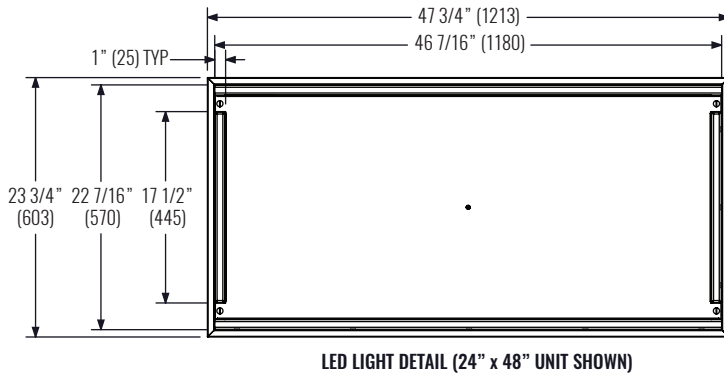

5100 | DIMENSIONAL DATA

PANEL SIZE	A	B
12" x 24"	11 3/4" (298)	23 3/4" (603)
12" x 48"	11 3/4" (298)	47 3/4" (1213)
12" x 60"	11 3/4" (298)	59 3/4" (1518)
12" x 72"	11 3/4" (298)	71 3/4" (1822)
24" x 24"	23 3/4" (603)	23 3/4" (603)
24" x 36"	23 3/4" (603)	35 3/4" (908)
24" x 48"	23 3/4" (603)	47 3/4" (1213)
24" x 60"	23 3/4" (603)	59 3/4" (1518)
24" x 72"	23 3/4" (603)	71 3/4" (1822)
36" x 48"	35 3/4" (908)	47 3/4" (1213)
36" x 60"	35 3/4" (908)	59 3/4" (1518)

NOTES: Dimensions in parentheses are millimeters.